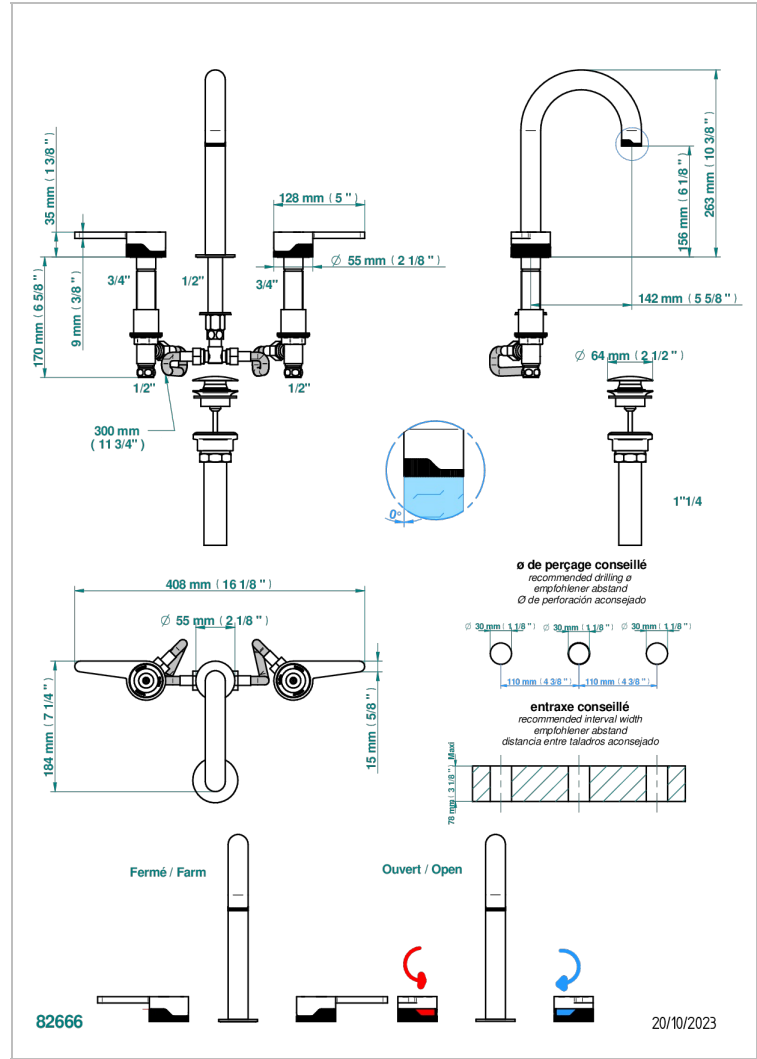

ZOOM.12

U4L-152M/US

Widespread lavatory set, high spout with drain for 1 1/4" + countertop

CHARACTERISTIC

- Zoom.12
- Widespread lavatory set, high spout with drain for 1 1/4" + countertop

AVAILABLE FINITIONS