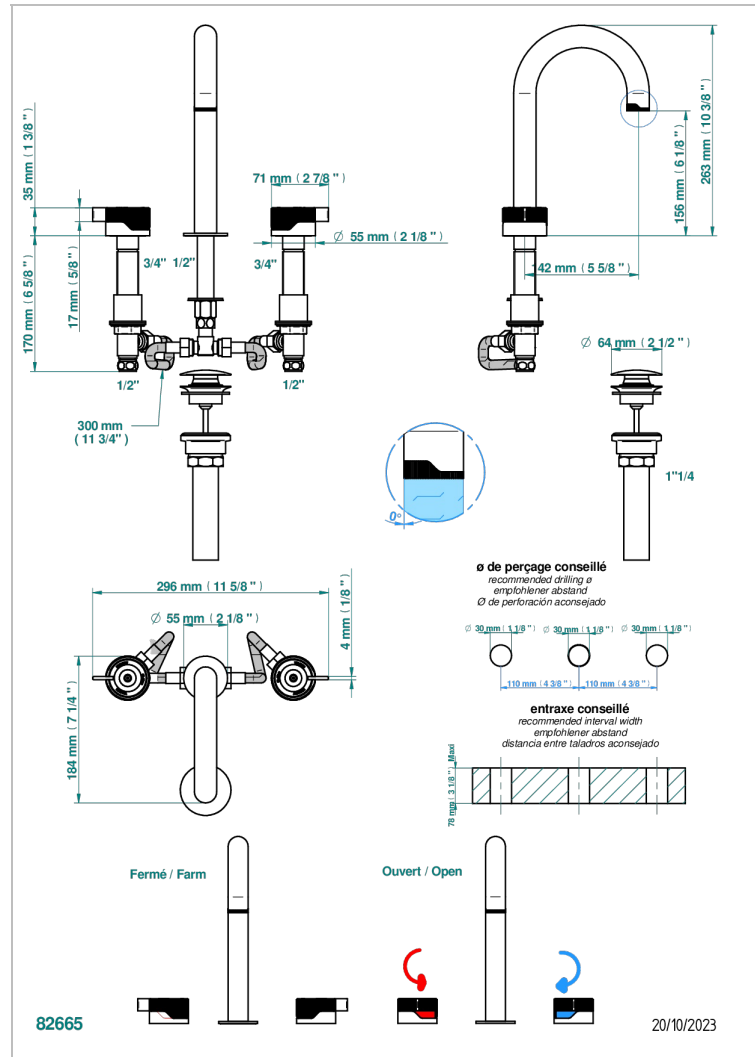

ZOOM.7

U4K-152M/US

Rim mounted 3-hole basin mixer with waste for marble, high spout

CARACTERÍSTICAS

- Zoom.7
- Rim mounted 3-hole basin mixer with waste for marble, high spout

ACABADOS DISPONIBLES

Bronce claro - D01
Cerámica negra mate - D30
Cromo - A02
Dorado - F01
Dorado mate - F07
Dorado pálido - F30