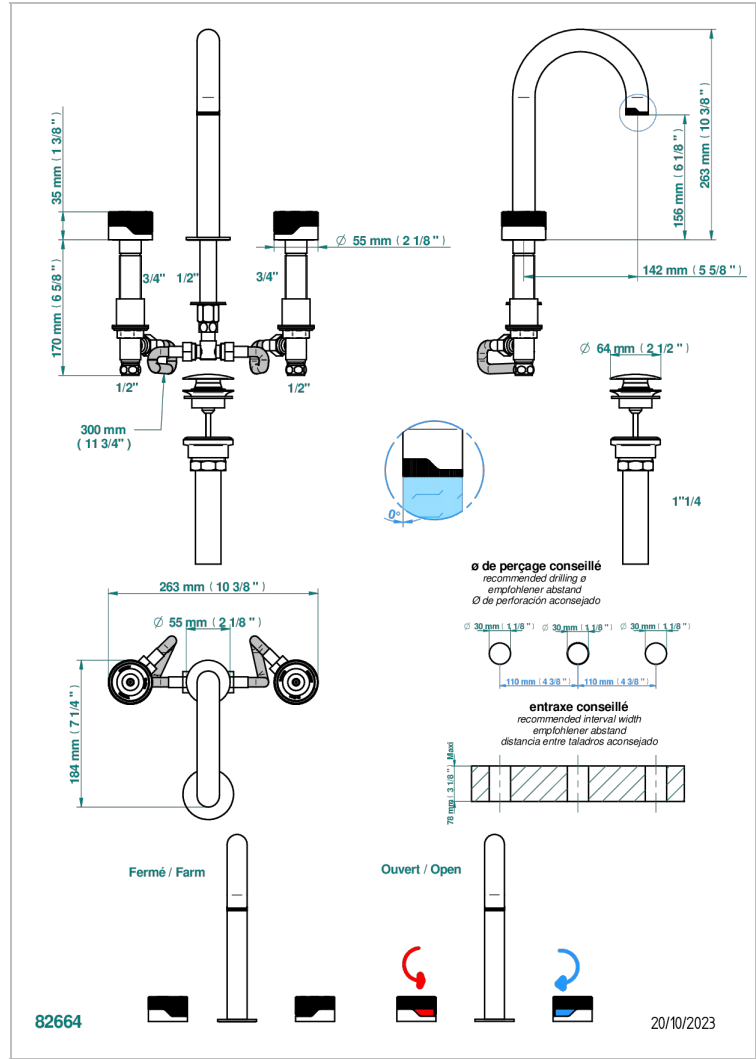

ZOOM.5

U4J-152M/US

THG[®]
PARIS

Rim mounted 3-hole basin mixer with waste for marble, high spout

CARACTERÍSTICAS

- Zoom.5
- Rim mounted 3-hole basin mixer with waste for marble, high spout

ACABADOS DISPONIBLES

Bronce claro - D01
Cerámica negra mate - D30
Cromo - A02
Dorado - F01
Dorado mate - F07
Dorado pálido - F30

Dorado pálido mate (sin barniz) - F31
Níquel - B01
Níquel mate - C01
Pvd blush - H62
Pvd blush mate - H60
Pvd color latón - H49