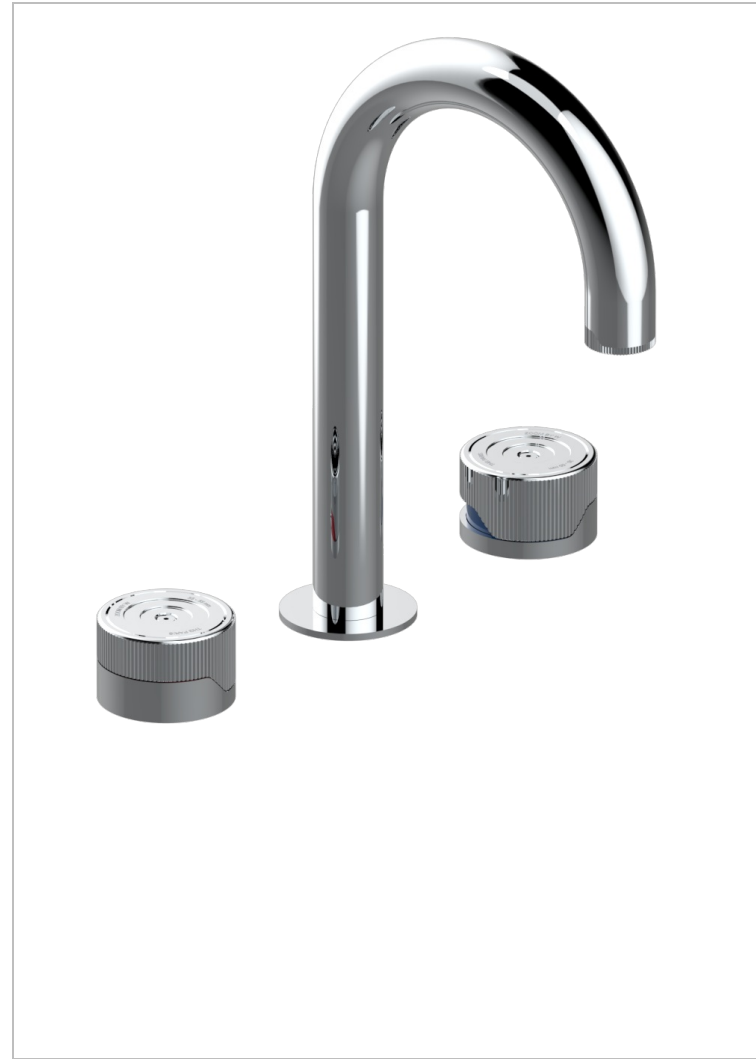

ZOOM.5

U4J-152M/US

THG[®]
PARIS

Rim mounted 3-hole basin mixer with waste for marble, high spout

CARACTERÍSTICAS

- Zoom.5
- Rim mounted 3-hole basin mixer with waste for marble, high spout

ACABADOS DISPONIBLES

Bronce claro - D01
Cerámica negra mate - D30
Cromo - A02
Dorado - F01
Dorado mate - F07
Dorado pálido - F30

Dorado pálido mate (sin barniz) - F31
Níquel - B01
Níquel mate - C01
Pvd blush - H62
Pvd blush mate - H60
Pvd color latón - H49