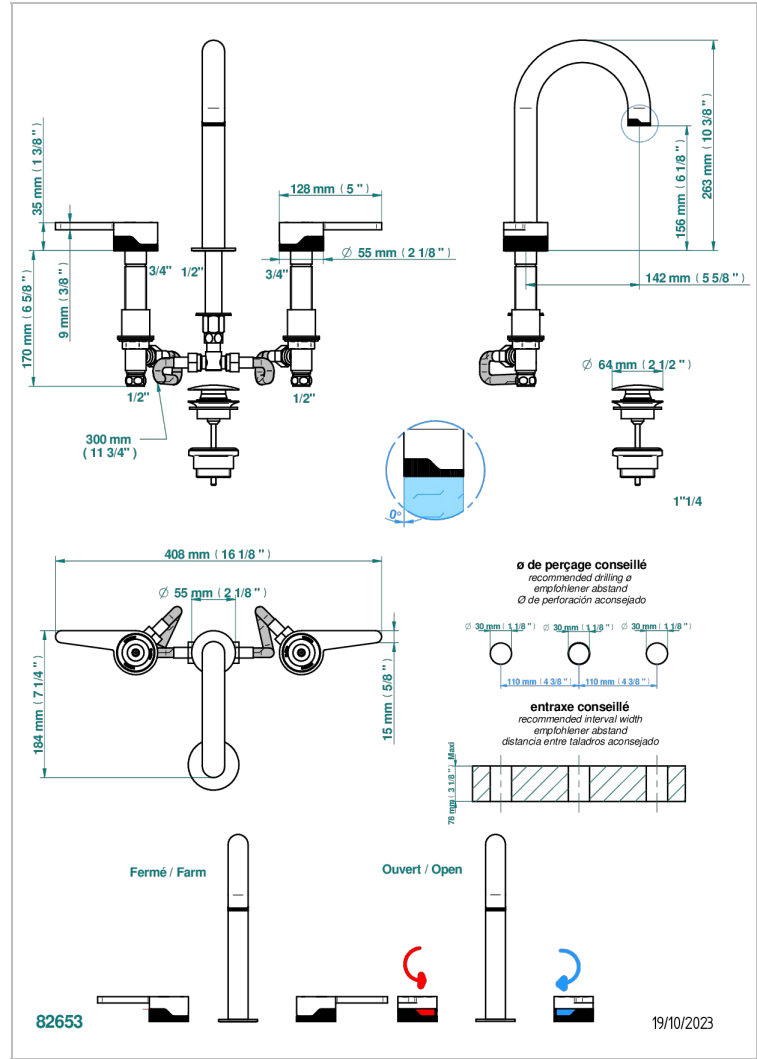

# ZOOM.12

U4L-152M

Rim mounted 3-hole basin mixer with waste, for marble high spout

## CHARACTERISTIC

- ACS : 18ACCLY393
- NF : NF EN 200 - IA - Chrome