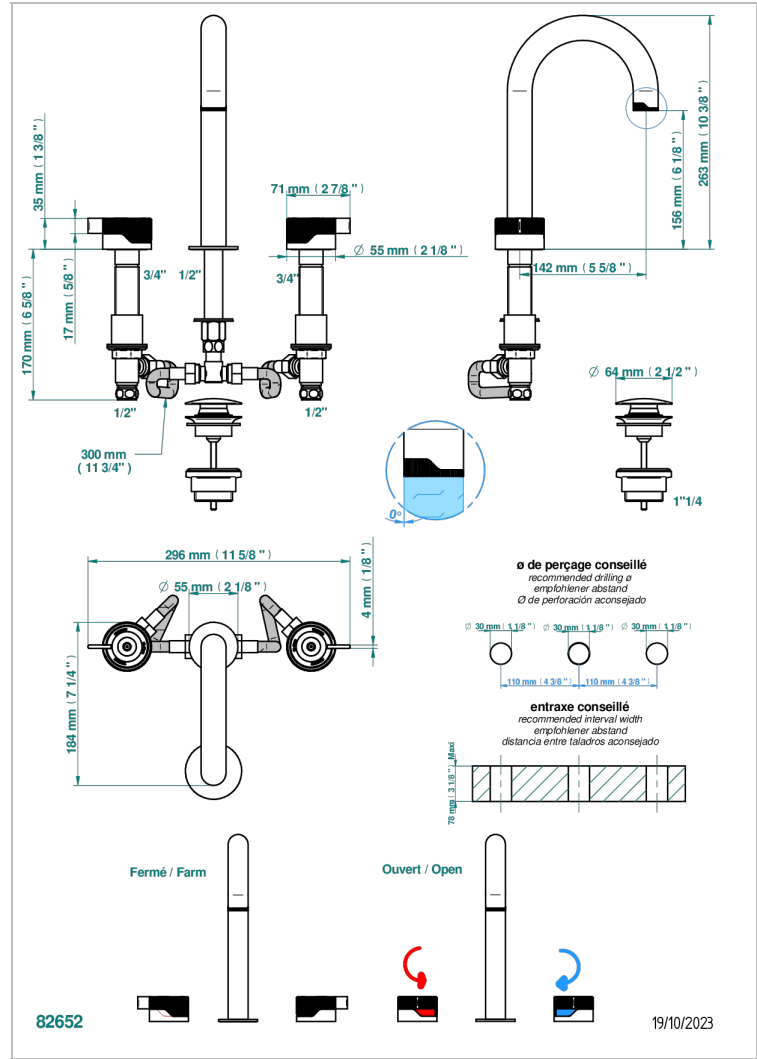

# ZOOM.7

U4K-152M

Rim mounted 3-hole basin mixer with waste, for marble high spout

## CHARACTERISTIC

- ACS : 18ACCLY393
- NF : NF EN 200 - IA - Chrome