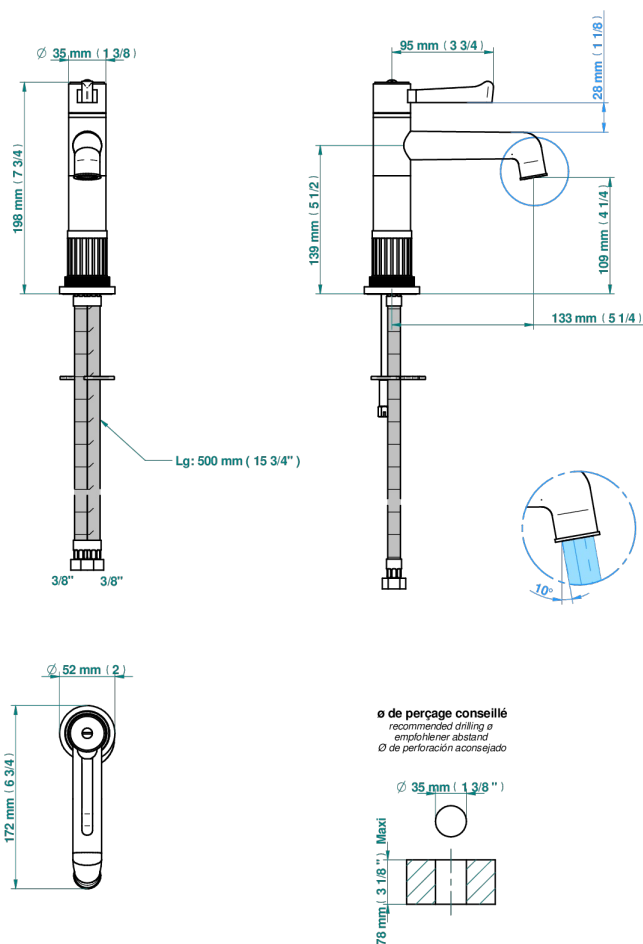

# HAMPTONS WITH LEVER HANDLES

G4S-6506/US

Single lever faucet without drain

82646

18/10/2023

## CHARACTERISTIC

- Hamptons with lever handles
- Single lever faucet without drain