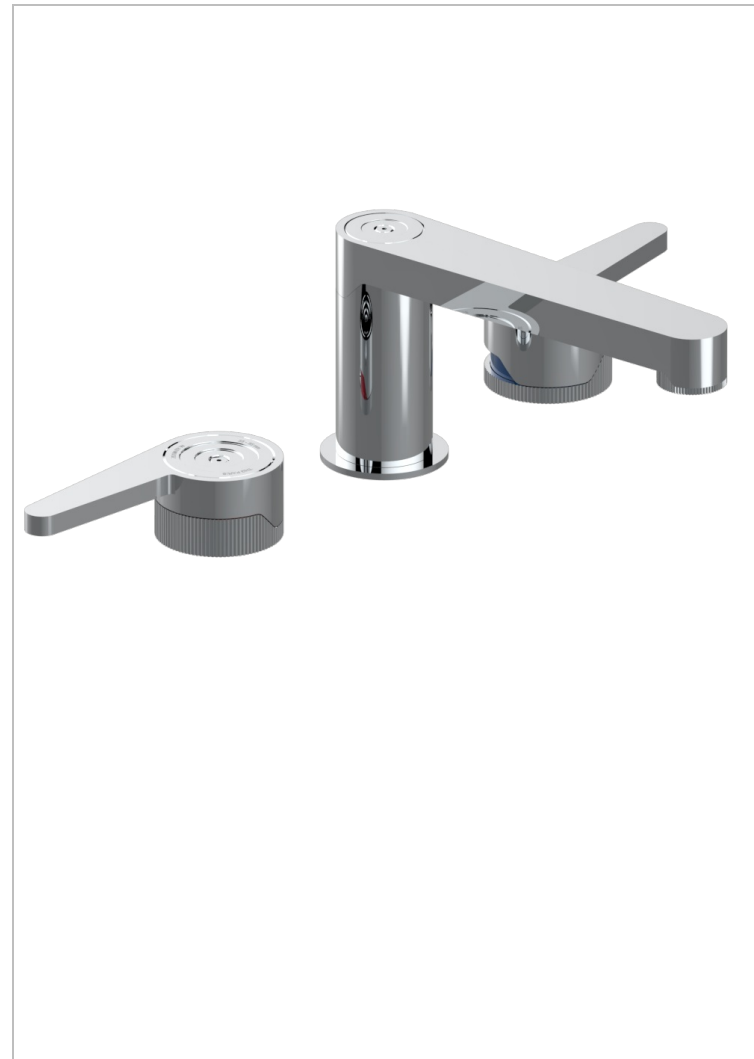

ZOOM.12

U4L-151M/US

Widespread lavatory set with drain for 1 1/4" + countertop

CHARACTERISTIC

- Zoom.12
- Widespread lavatory set with drain for 1 1/4" + countertop

AVAILABLE FINITIONS

Black ceram - D30
Blush PVD - H62
Brass color PVD - H49
Brown bronze color PVD - F33
Chrome polished - A02
Gold color PVD - H52

Gold mat - F07
Gold polished - F01
Graphite PVD - H64
Light coated bronze - D01
Matt Umber PVD - H67
Matt blush PVD - H60

Matt brass color PVD - H50
Matt brown bronze color PVD - F34
Matt gold color PVD - H53
Matt graphite PVD - H65
Matt nickel (American satin) - C01
Matt nickel color PVD - H56

Nickel color PVD - H55
Nickel polished - B01
Soft gold - F30
Soft matt gold - F31
Umber PVD - H66