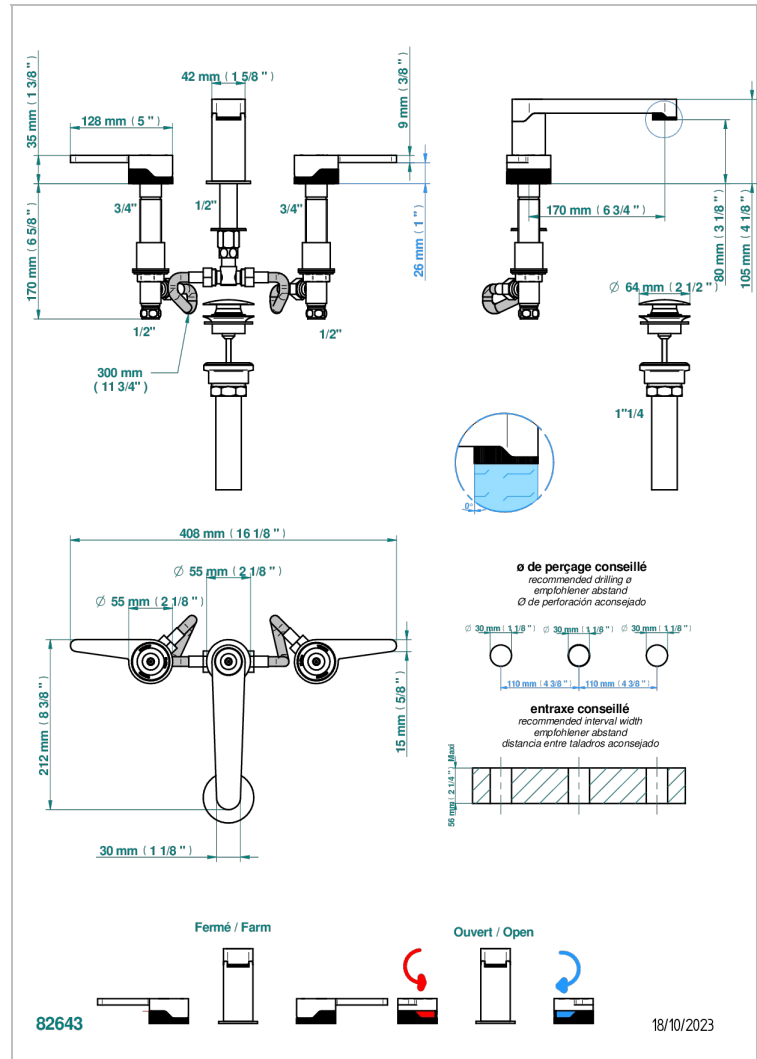

ZOOM.12

U4L-151M/US

Widespread lavatory set with drain for 1 1/4" + countertop

CHARACTERISTIC

- Zoom.12
- Widespread lavatory set with drain for 1 1/4" + countertop

AVAILABLE FINITIONS

Black ceram - D30
Blush PVD - H62
Brass color PVD - H49
Brown bronze color PVD - F33
Chrome polished - A02
Gold color PVD - H52