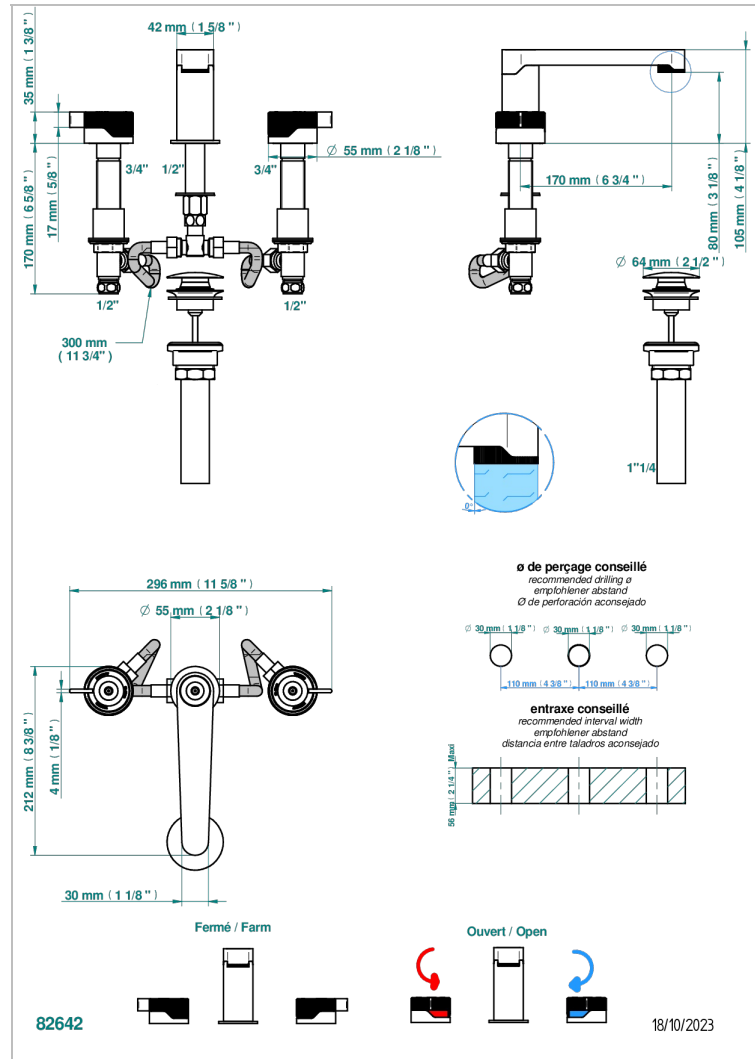

ZOOM.7

U4K-151M/US

Rim mounted 3-hole basin mixer with waste for marble

CARACTERÍSTICAS

- Zoom.7
- Rim mounted 3-hole basin mixer with waste for marble

ACABADOS DISPONIBLES

Bronce claro - D01
Cerámica negra mate - D30
Cromo - A02
Dorado - F01
Dorado mate - F07
Dorado pálido - F30