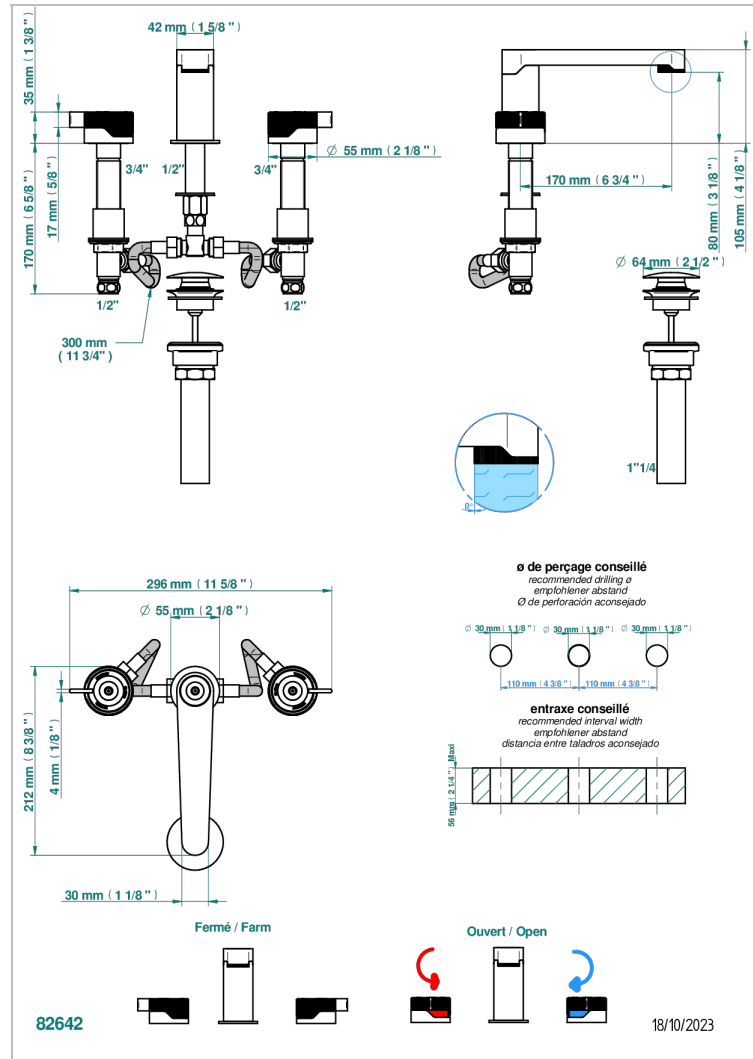

ZOOM.7

U4K-151M/US

Widespread lavatory set with drain for 1 1/4" + countertop

CHARACTERISTIC

- Zoom.7
- Widespread lavatory set with drain for 1 1/4" + countertop

AVAILABLE FINITIONS

Black ceram - D30
Blush PVD - H62
Brass color PVD - H49
Brown bronze color PVD - F33
Chrome polished - A02
Gold color PVD - H52