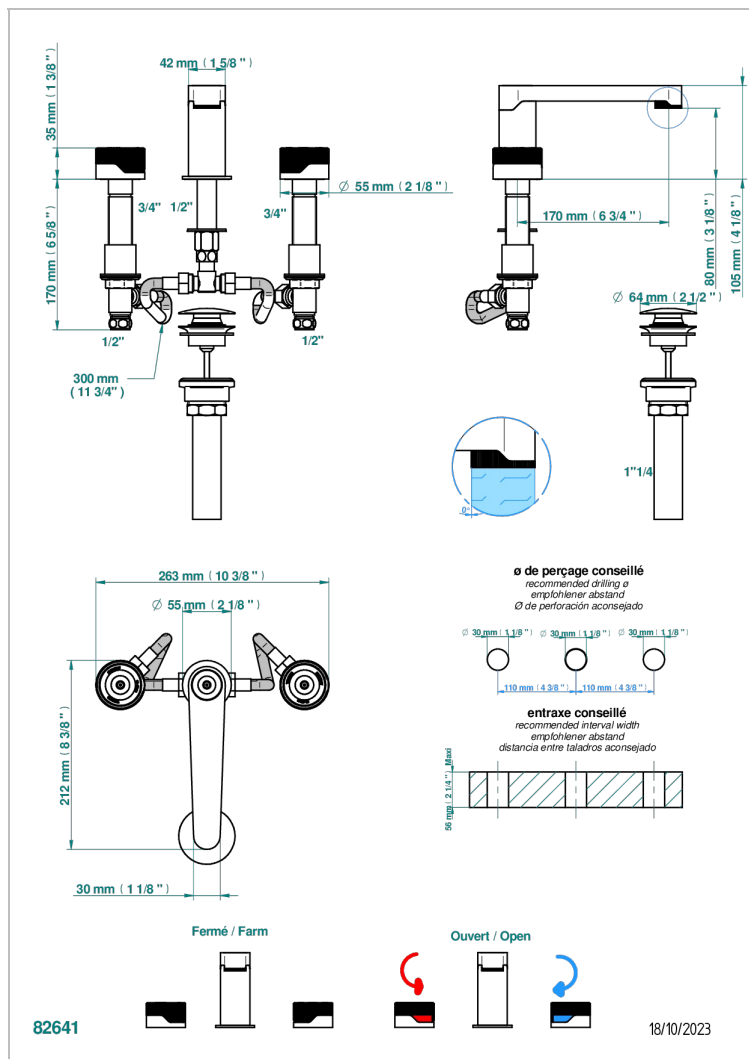

ZOOM.5

U4J-151M/US

THG[®]
PARIS

Rim mounted 3-hole basin mixer with waste for marble

CARACTERÍSTICAS

- Zoom.5
- Rim mounted 3-hole basin mixer with waste for marble

ACABADOS DISPONIBLES

Bronce claro - D01
Cerámica negra mate - D30
Cromo - A02
Dorado - F01
Dorado mate - F07
Dorado pálido - F30