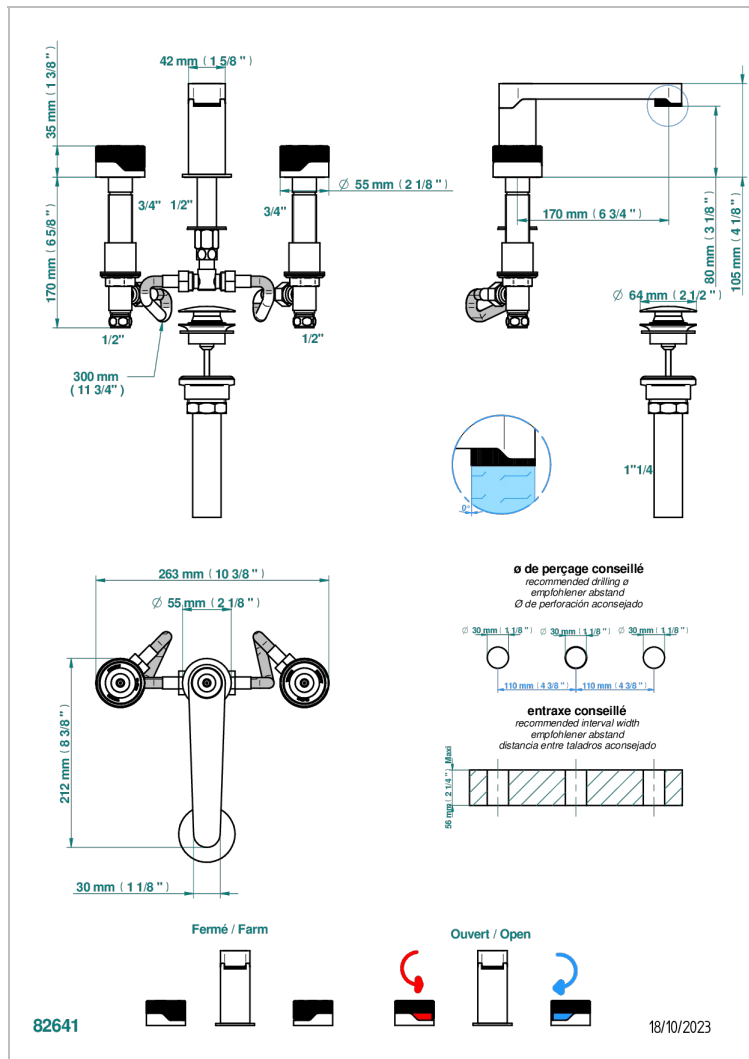

# ZOOM.5

U4J-151M/US

Widespread lavatory set with drain for 1 1/4" + countertop

## CHARACTERISTIC

- Zoom.5
- Widespread lavatory set with drain for 1 1/4" + countertop