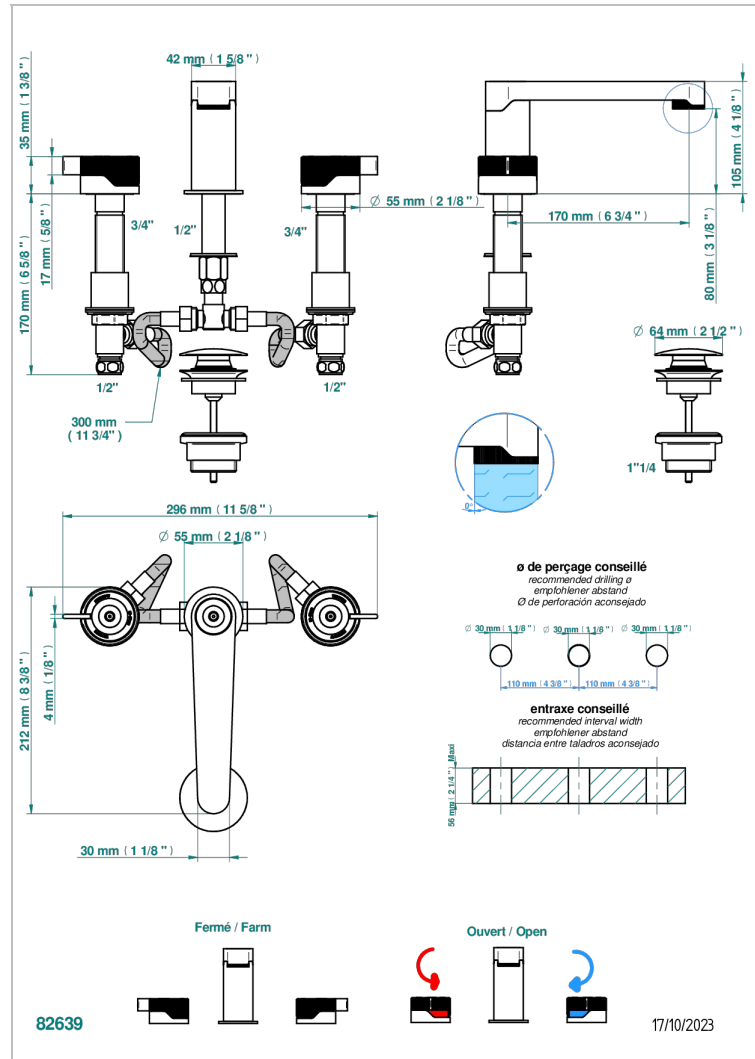

ZOOM.7

U4K-151M

Rim mounted 3-hole basin mixer with waste for marble

CHARACTERISTIC

- ACS : 18ACCLY393
- NF : NF EN 200 - IA - Chrome

STANDARDS

AVAILABLE FINITIONS

- | | |
|------------------------------|-----------------------------------|
| Black ceram - D30 | Lacquered light bronze - D01 |
| Blush PVD - H62 | Matt Umber PVD - H67 |
| Brass color PVD - H49 | Matt blush PVD - H60 |
| Brown bronze color PVD - F33 | Matt brass color PVD - H50 |
| Gold color PVD - H52 | Matt brown bronze color PVD - F34 |
| Graphite PVD - H64 | Matt gold - F07 |