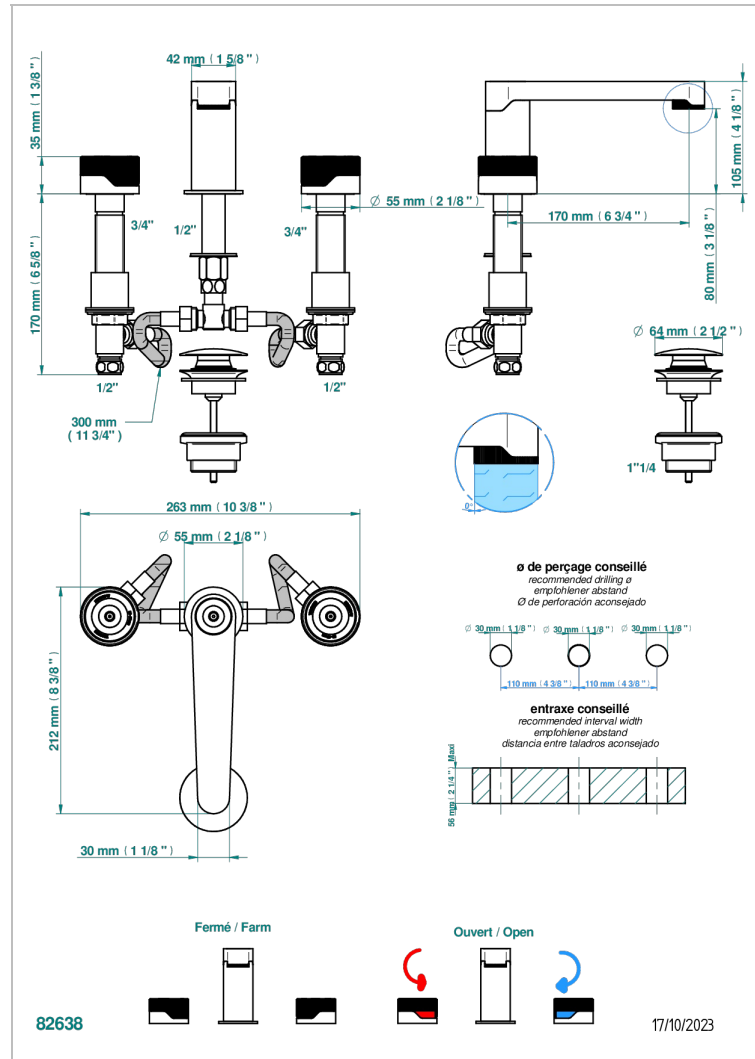

ZOOM.5

U4J-151M

Rim mounted 3-hole basin mixer with waste for marble

CHARACTERISTIC

- ACS : 18ACCLY393
- NF : NF EN 200 - IA - Chrome

STANDARDS

AVAILABLE FINITIONS

- Black ceram - D30
- Blush PVD - H62
- Brass color PVD - H49
- Brown bronze color PVD - F33
- Gold color PVD - H52
- Graphite PVD - H64
- Lacquered light bronze - D01
- Matt Umber PVD - H67
- Matt blush PVD - H60
- Matt brass color PVD - H50
- Matt brown bronze color PVD - F34
- Matt gold - F07