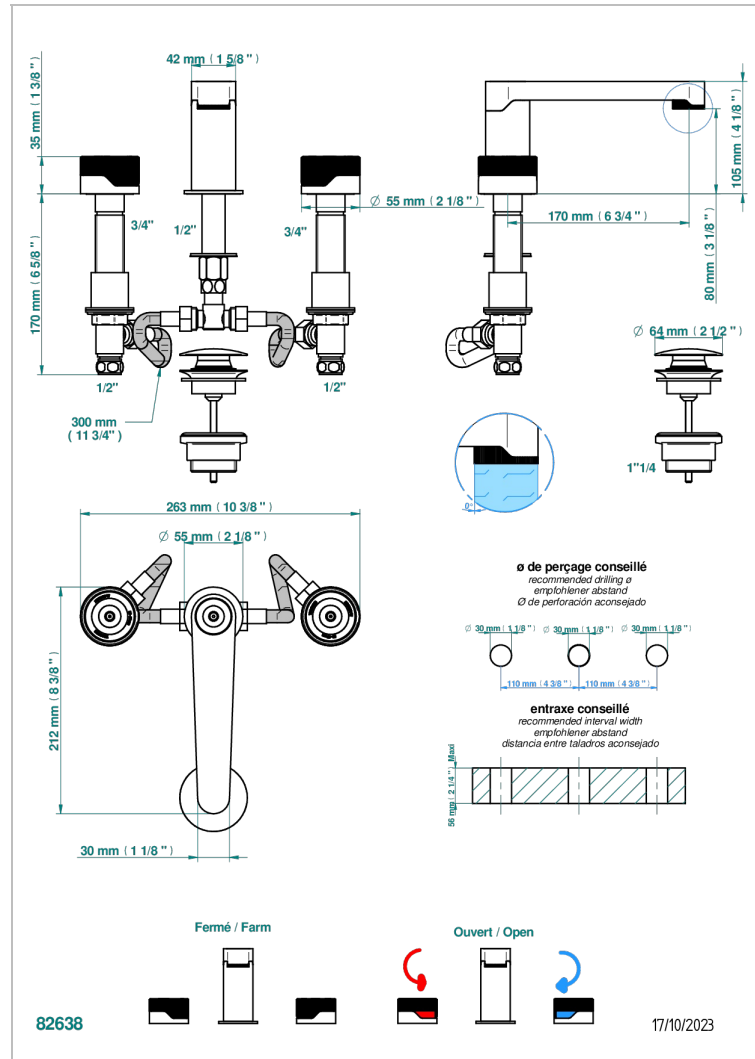

# ZOOM.5

U4J-151M

Rim mounted 3-hole basin mixer with waste for marble

## CHARACTERISTIC

- ACS : 18ACCLY393
- NF : NF EN 200 - IA - Chrome