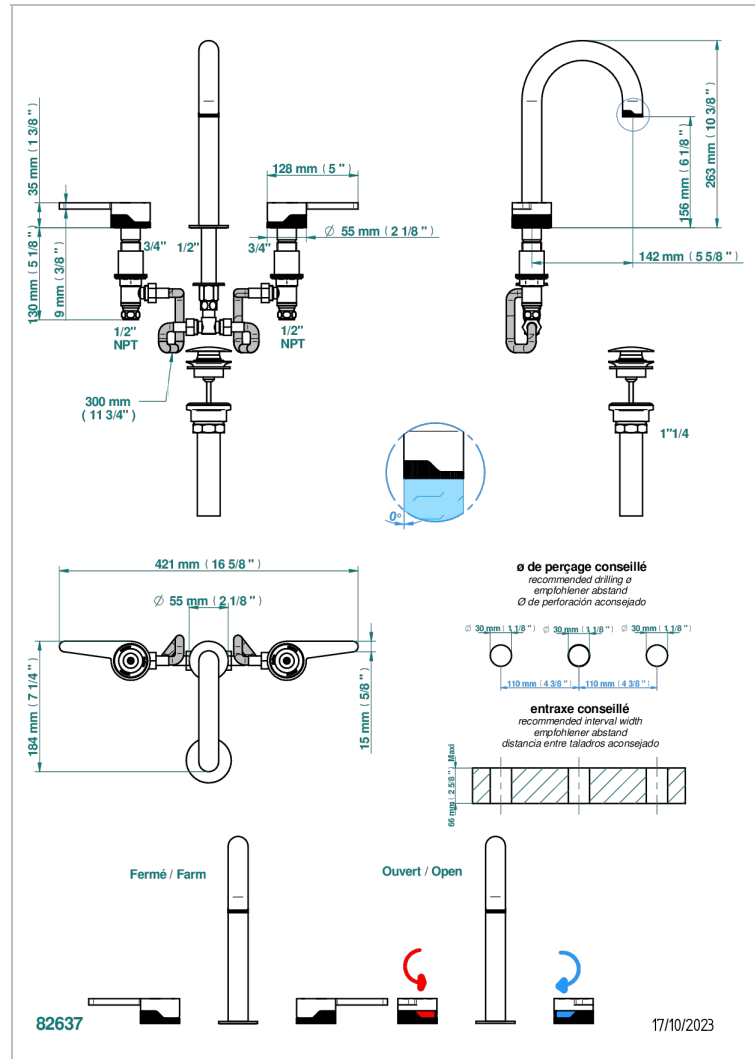

ZOOM.12

U4L-152/US

Rim mounted 3-hole basin mixer with waste, high spout

CARACTERÍSTICAS

- Zoom.12
- Rim mounted 3-hole basin mixer with waste, high spout

ACABADOS DISPONIBLES

Bronce claro - D01
Cerámica negra mate - D30
Cromo - A02
Dorado - F01
Dorado mate - F07
Dorado pálido - F30