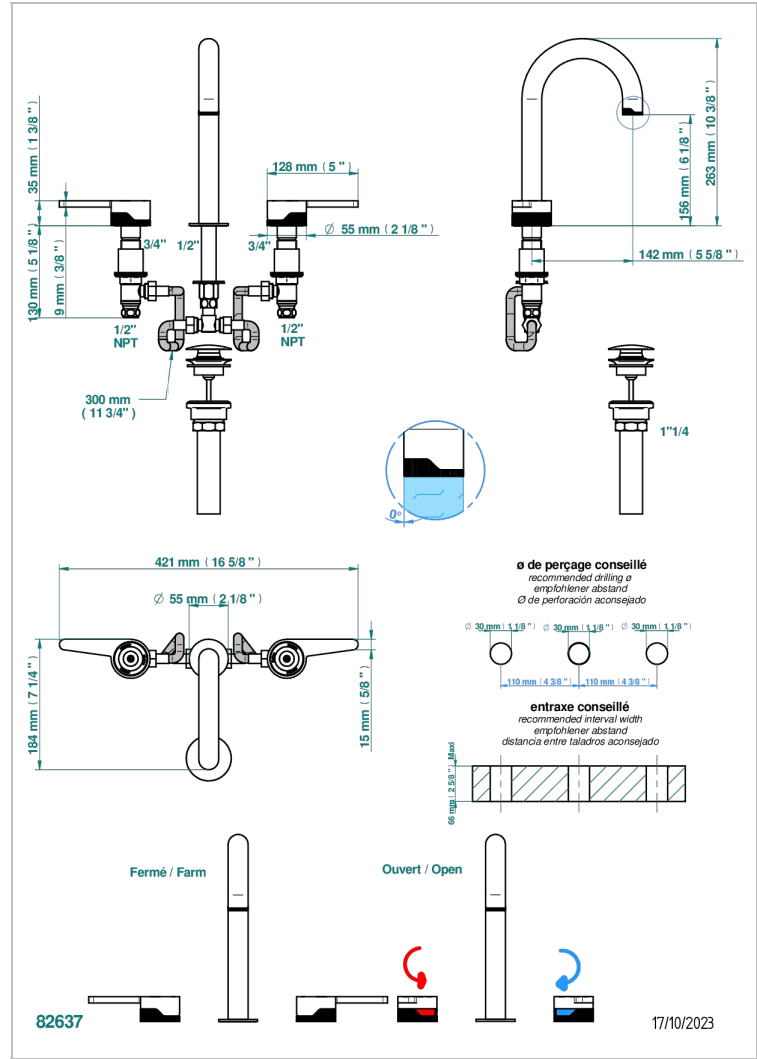

ZOOM.12

U4L-152/US

Widespread lavatory set, high spout, with drain

CHARACTERISTIC

- Zoom.12
- Widespread lavatory set, high spout, with drain

AVAILABLE FINITIONS

Black ceram - D30
Blush PVD - H62
Brass color PVD - H49
Brown bronze color PVD - F33
Chrome polished - A02
Gold color PVD - H52

Nickel color PVD - H55
Nickel polished - B01
Soft gold - F30
Soft matt gold - F31
Umber PVD - H66