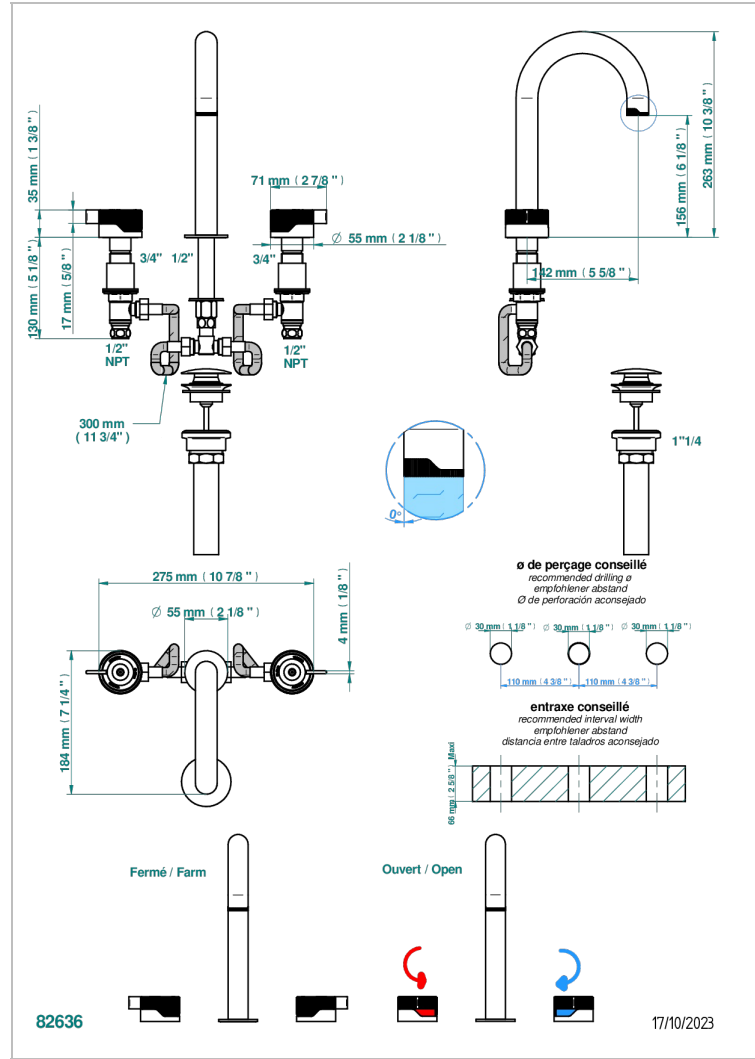

ZOOM.7

U4K-152/US

Rim mounted 3-hole basin mixer with waste, high spout

CARACTERÍSTICAS

- Zoom.7
- Rim mounted 3-hole basin mixer with waste, high spout

ACABADOS DISPONIBLES

Bronce claro - D01
Cerámica negra mate - D30
Cromo - A02
Dorado - F01
Dorado mate - F07
Dorado pálido - F30