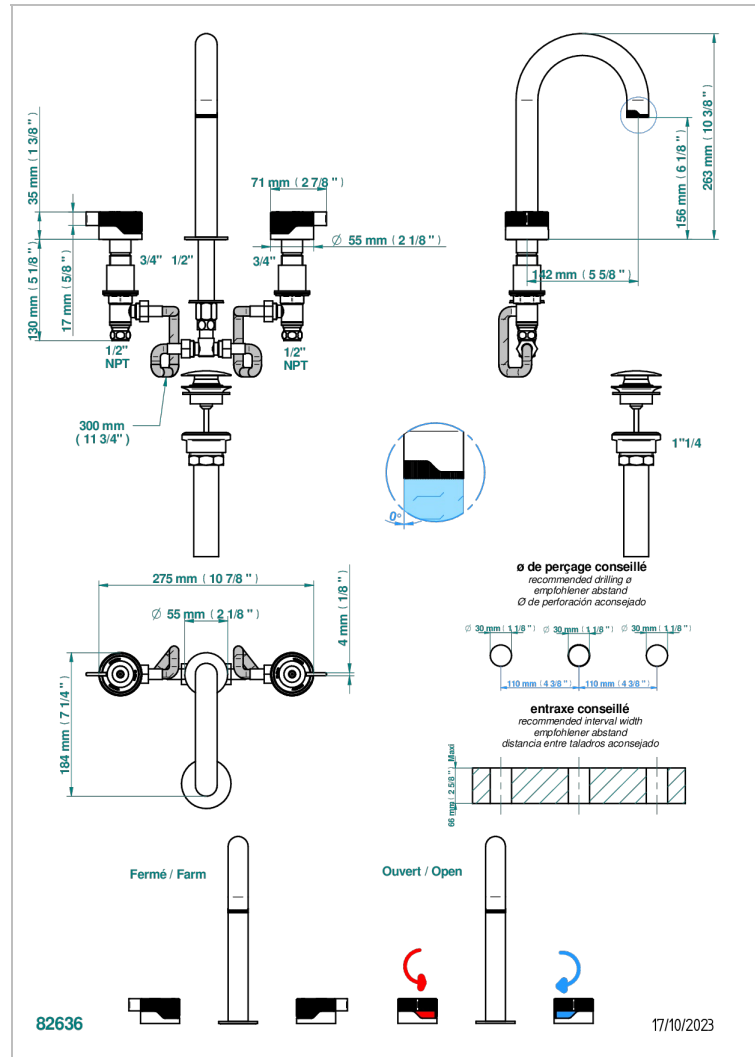

ZOOM.7

U4K-152/US

Widespread lavatory set, high spout, with drain

CHARACTERISTIC

- Zoom.7
- Widespread lavatory set, high spout, with drain

AVAILABLE FINITIONS

Black ceram - D30
Blush PVD - H62
Brass color PVD - H49
Brown bronze color PVD - F33
Chrome polished - A02
Gold color PVD - H52

Nickel color PVD - H55
Nickel polished - B01
Soft gold - F30
Soft matt gold - F31
Umber PVD - H66