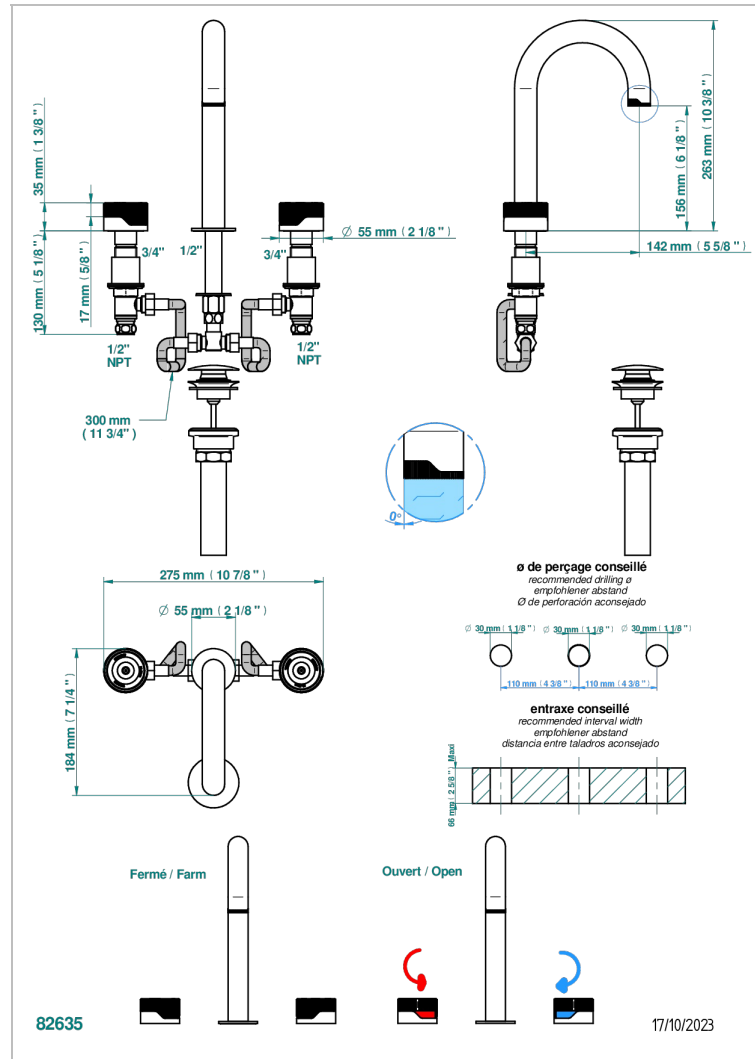

# ZOOM.5

U4J-152/US

Rim mounted 3-hole basin mixer with waste, high spout

## CARACTERÍSTICAS

- Zoom.5
- Rim mounted 3-hole basin mixer with waste, high spout