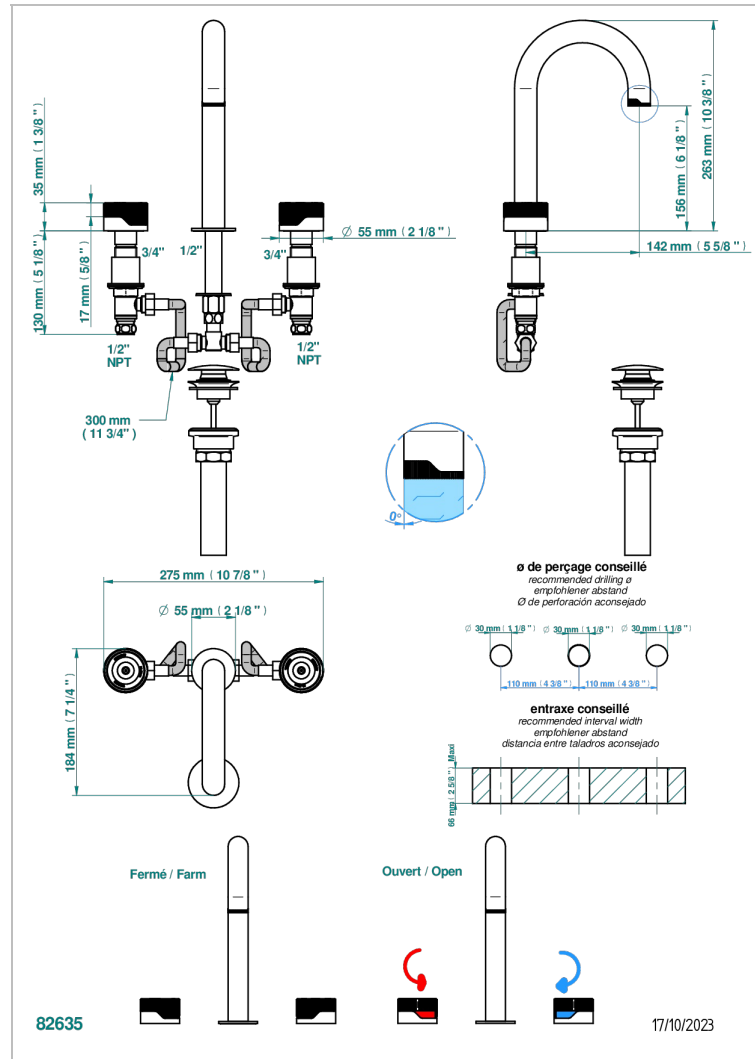

ZOOM.5

U4J-152/US

Widespread lavatory set, high spout, with drain

THG
PARIS

CHARACTERISTIC

- Zoom.5
- Widespread lavatory set, high spout, with drain

AVAILABLE FINITIONS

Black ceram - D30
Blush PVD - H62
Brass color PVD - H49
Brown bronze color PVD - F33
Chrome polished - A02
Gold color PVD - H52

Nickel color PVD - H55
Nickel polished - B01
Soft gold - F30
Soft matt gold - F31
Umber PVD - H66