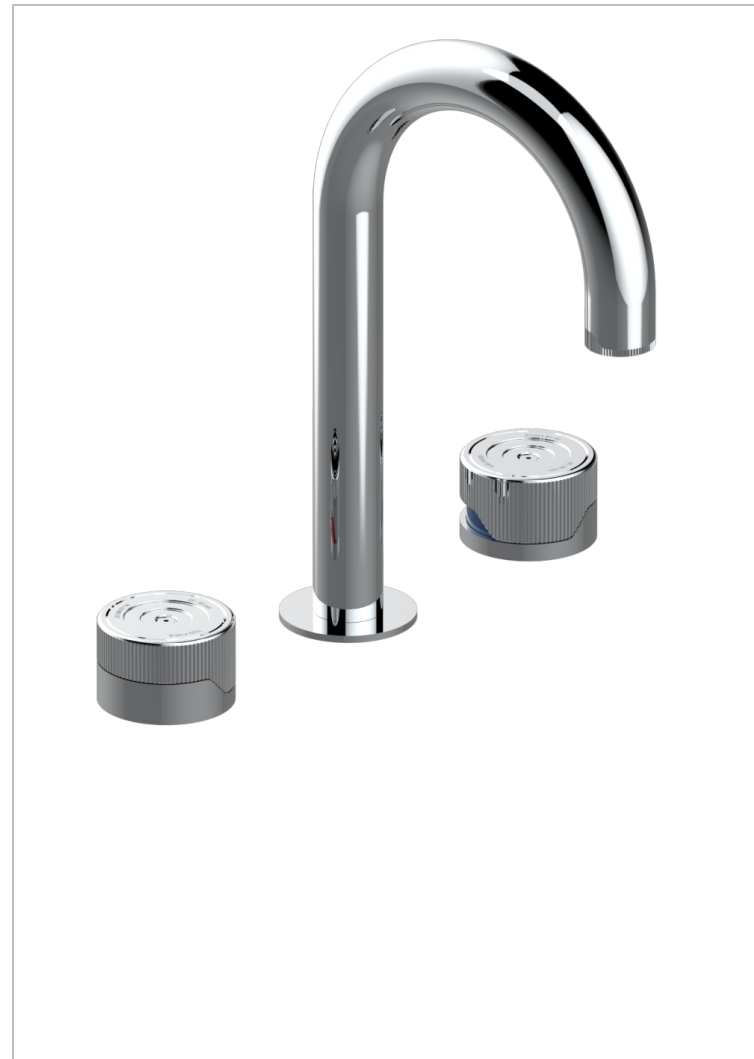

ZOOM.5

U4J-152/US

Widespread lavatory set, high spout, with drain

THG
PARIS

CHARACTERISTIC

- Zoom.5
- Widespread lavatory set, high spout, with drain

AVAILABLE FINITIONS

Black ceram - D30
Blush PVD - H62
Brass color PVD - H49
Brown bronze color PVD - F33
Chrome polished - A02
Gold color PVD - H52

Gold mat - F07
Gold polished - F01
Graphite PVD - H64
Light coated bronze - D01
Matt Umber PVD - H67
Matt blush PVD - H60

Matt brass color PVD - H50
Matt brown bronze color PVD - F34
Matt gold color PVD - H53
Matt graphite PVD - H65
Matt nickel (American satin) - C01
Matt nickel color PVD - H56

Nickel color PVD - H55
Nickel polished - B01
Soft gold - F30
Soft matt gold - F31
Umber PVD - H66