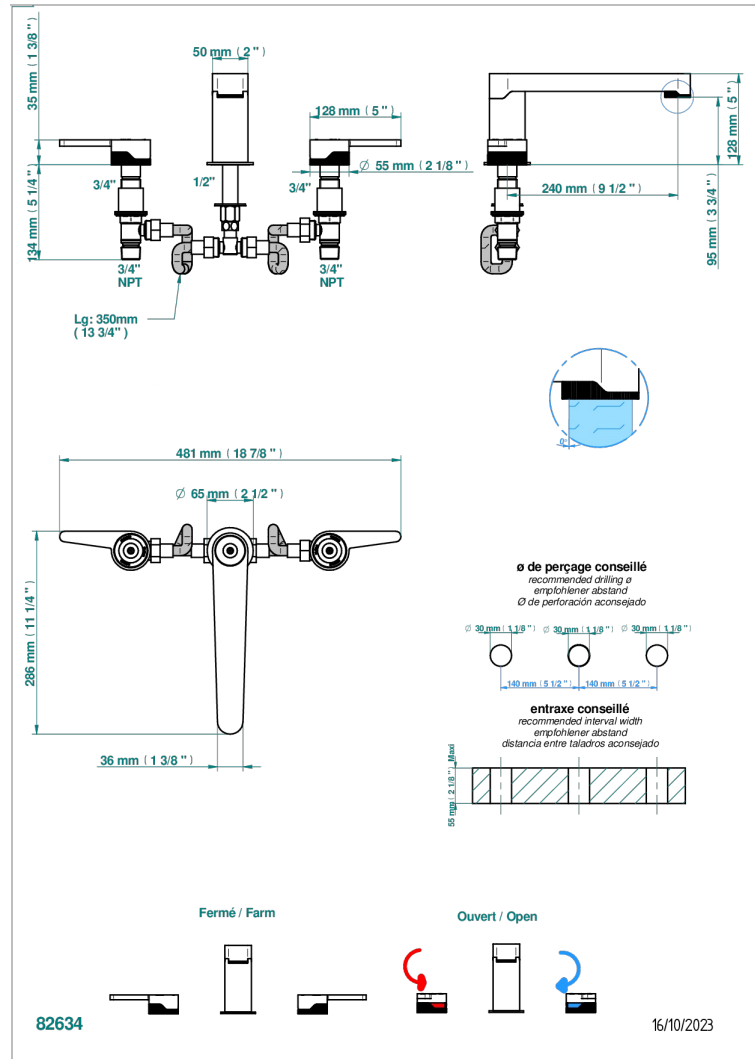

# ZOOM.12

U4L-25SGUS

Roman tub set with 3/4" valves

## CHARACTERISTIC

- Zoom.12
- Roman tub set with 3/4" valves