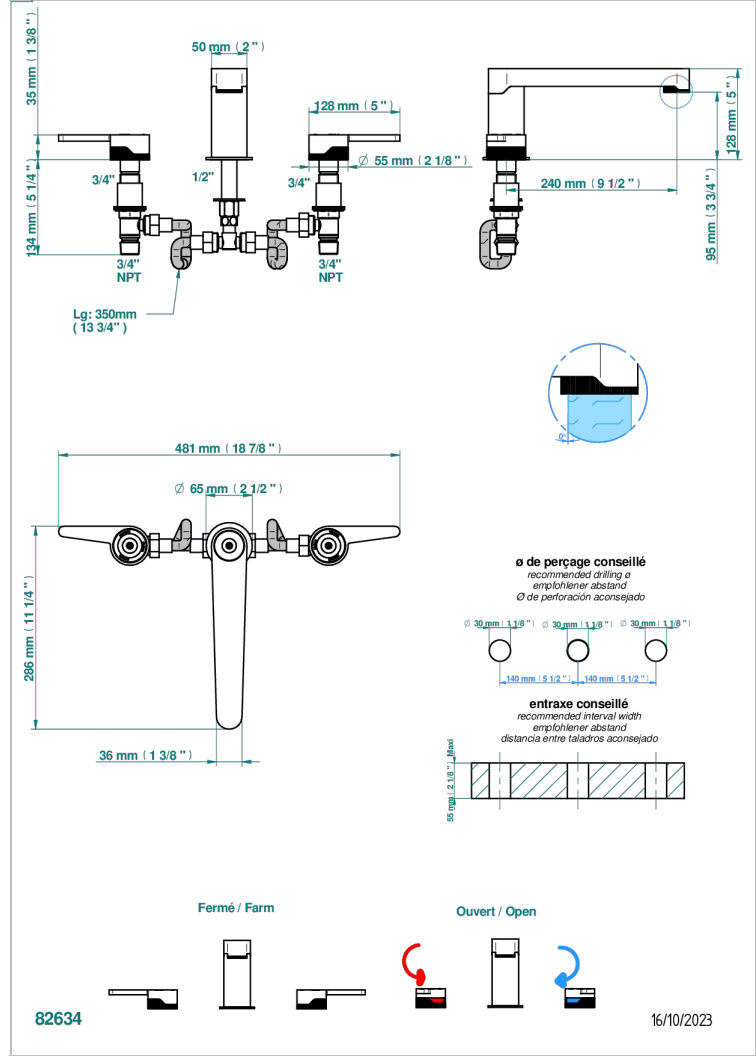

# ZOOM.12

U4L-25SG

Rim mounted 3-hole bath mixer, super goliath spout

## CHARACTERISTIC

- ACS : 18ACCLY403
- NF : NF EN 200 - IID/A - Chrome