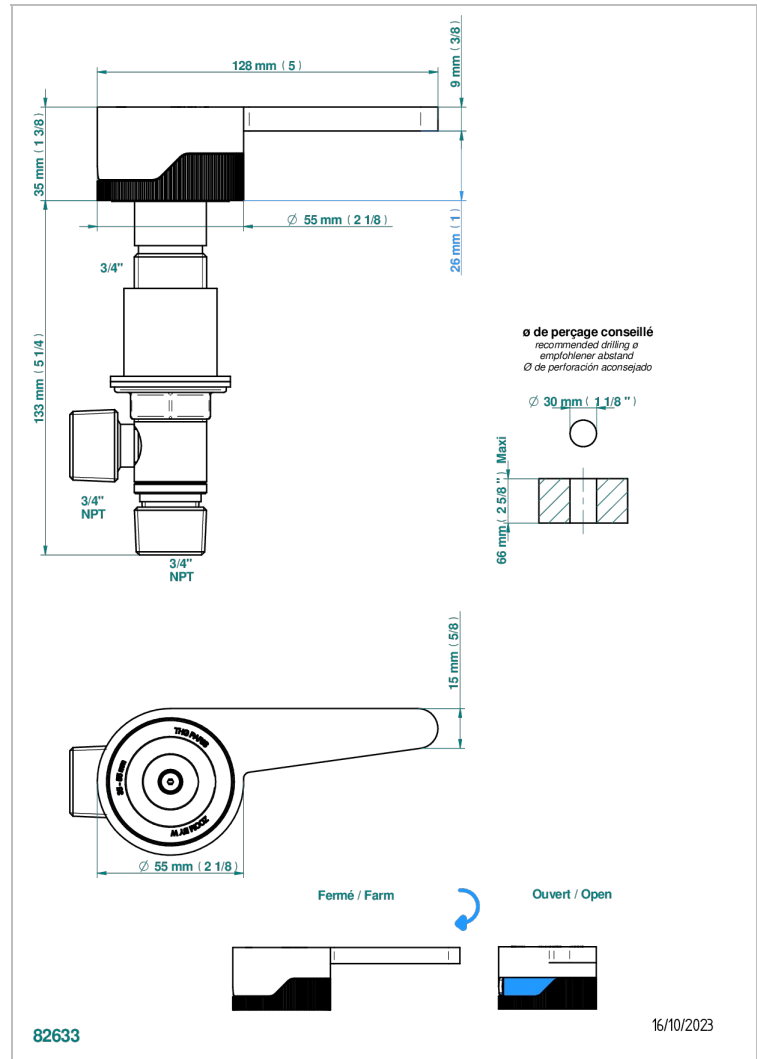

ZOOM.12

U4L-36/C

Rim mounted 3/4" valve, cold

CHARACTERISTIC

- Zoom.12
- Rim mounted 3/4" valve, cold

AVAILABLE FINITIONS

Black ceram - D30
Blush PVD - H62
Brass color PVD - H49
Brown bronze color PVD - F33
Gold color PVD - H52
Graphite PVD - H64