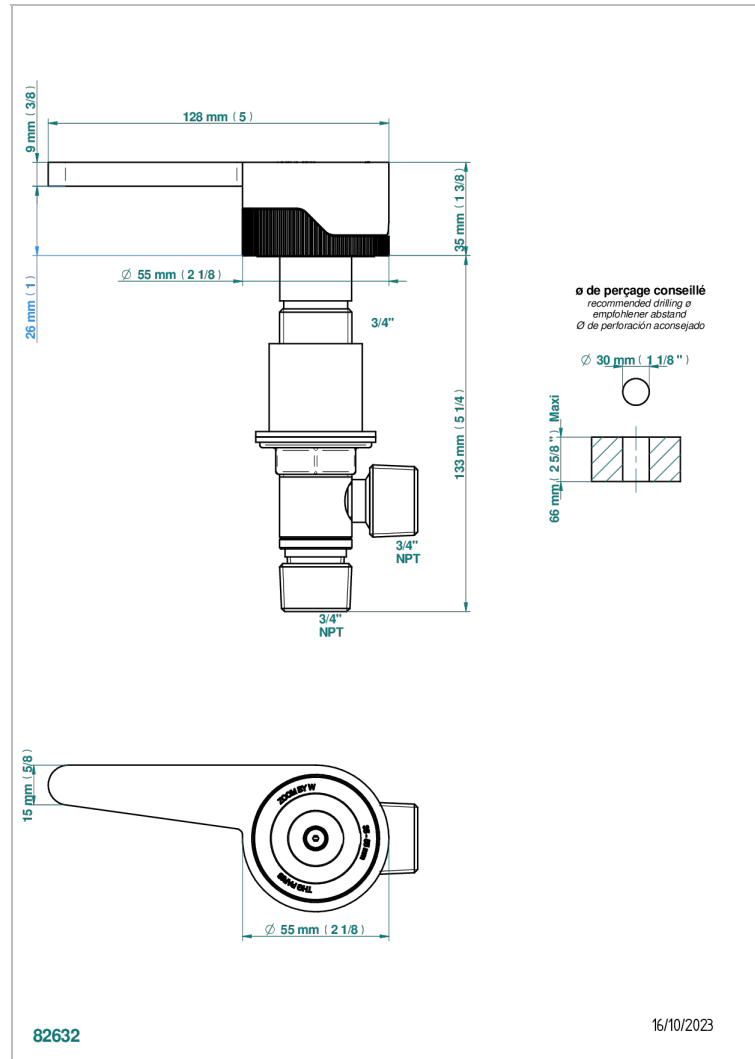

ZOOM.12

U4L-36/N

Rim mounted 3/4" valve - neutral

CHARACTERISTIC

- Zoom.12
- Rim mounted 3/4" valve - neutral

AVAILABLE FINITIONS

Black ceram - D30
Blush PVD - H62
Brass color PVD - H49
Brown bronze color PVD - F33
Chrome polished - A02
Gold color PVD - H52