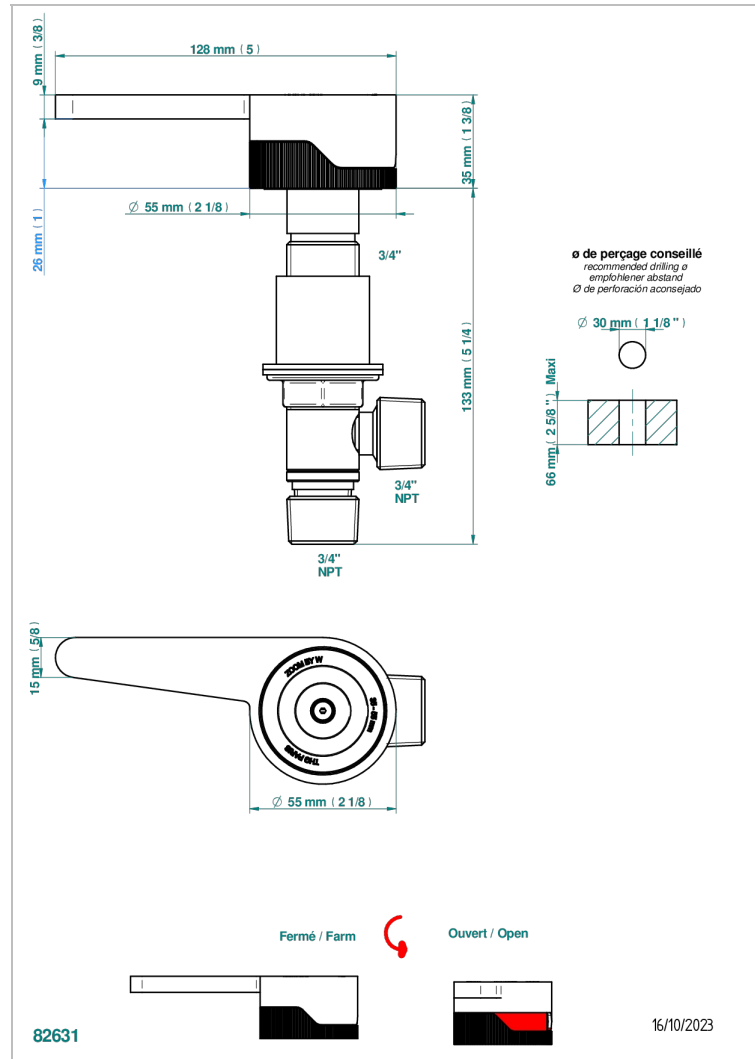

ZOOM.12

U4L-36/HUS

3/4" deck valve with trim - Hot

CHARACTERISTIC

- ASME : ASME A112.18.1-2011/CSA B125.1-11

STANDARDS

AVAILABLE FINITIONS

Black ceram - D30
Blush PVD - H62
Brass color PVD - H49
Brown bronze color PVD - F33
Chrome polished - A02
Gold color PVD - H52