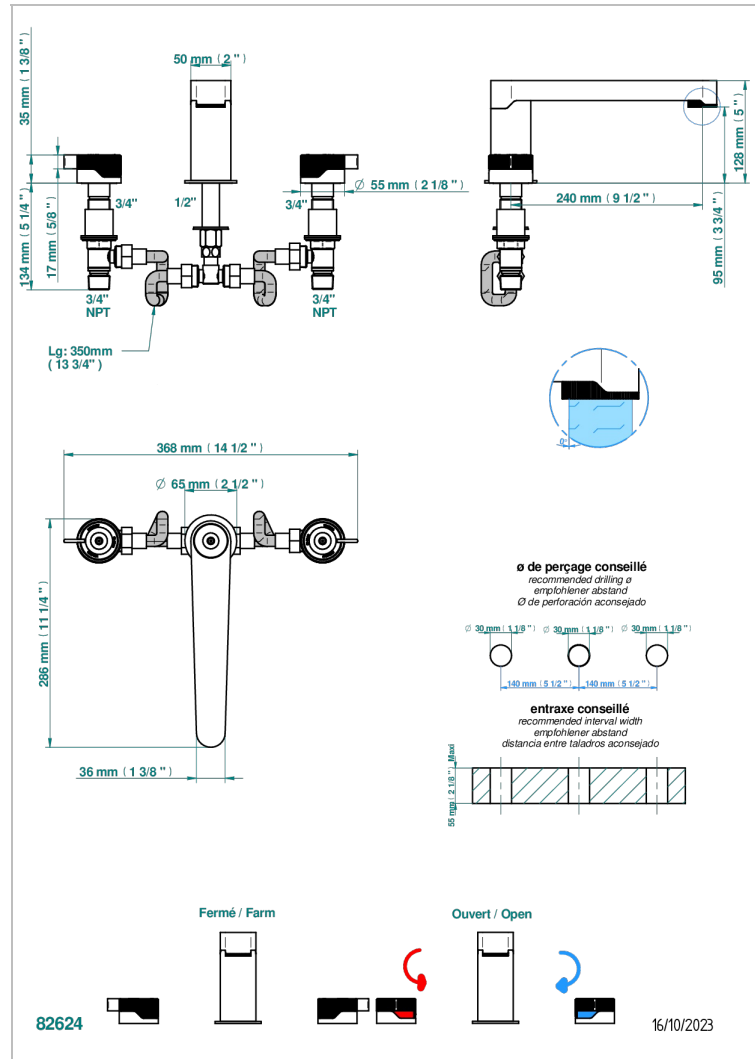

# ZOOM.7

U4K-25SGUS

Roman tub set with 3/4" valves

## CHARACTERISTIC

- Zoom.7
- Roman tub set with 3/4" valves