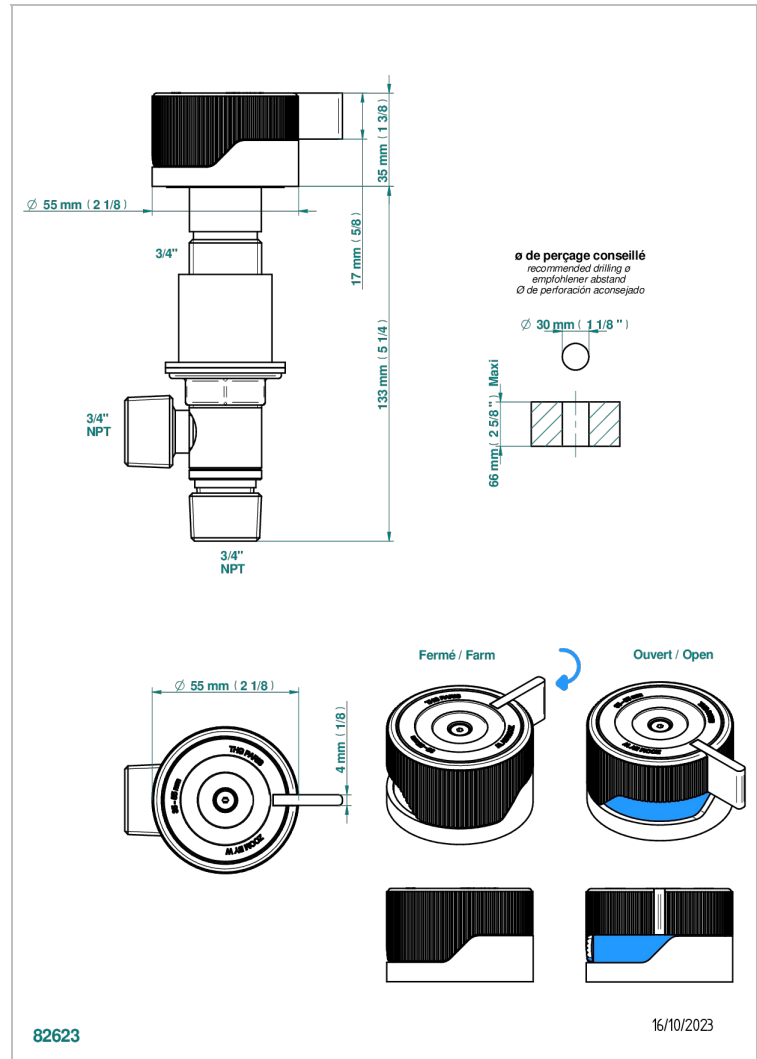

# ZOOM.7

U4K-36/CUS

3/4" deck valve with trim - Cold