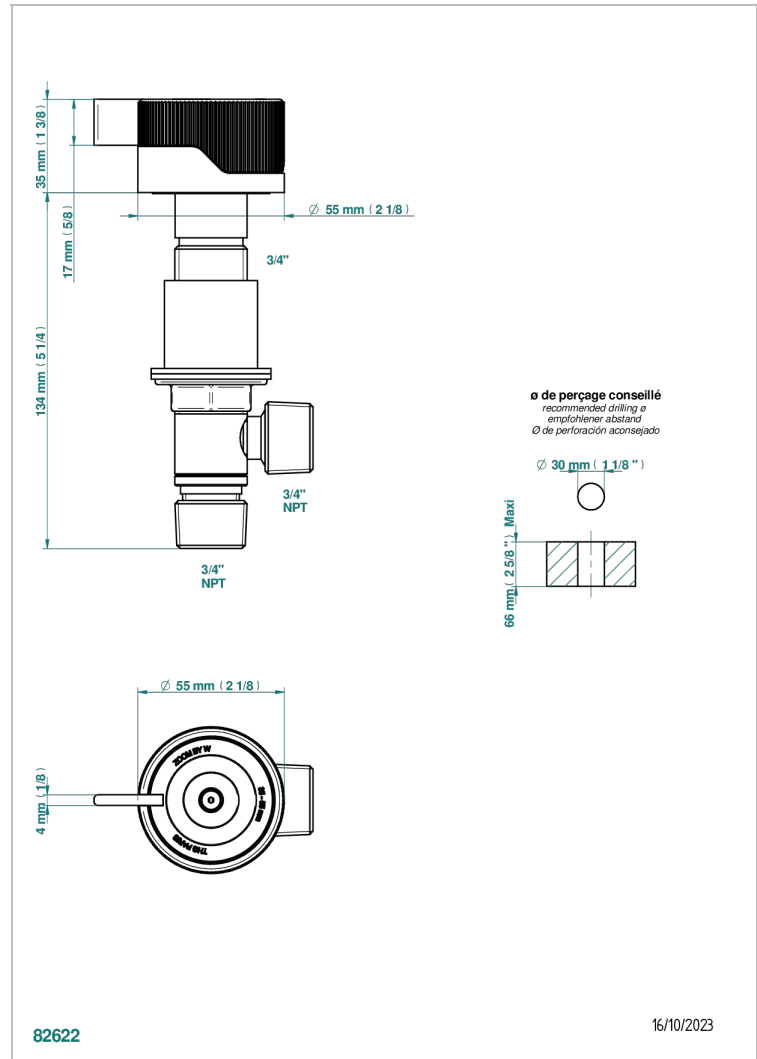

ZOOM.7

U4K-36/N

Rim mounted 3/4" valve - neutral

CHARACTERISTIC

- Zoom.7
- Rim mounted 3/4" valve - neutral

AVAILABLE FINITIONS

Black ceram - D30
Blush PVD - H62
Brass color PVD - H49
Brown bronze color PVD - F33
Chrome polished - A02
Gold color PVD - H52

Nickel color PVD - H55
Nickel polished - B01
Soft gold - F30
Soft matt gold - F31
Umber PVD - H66