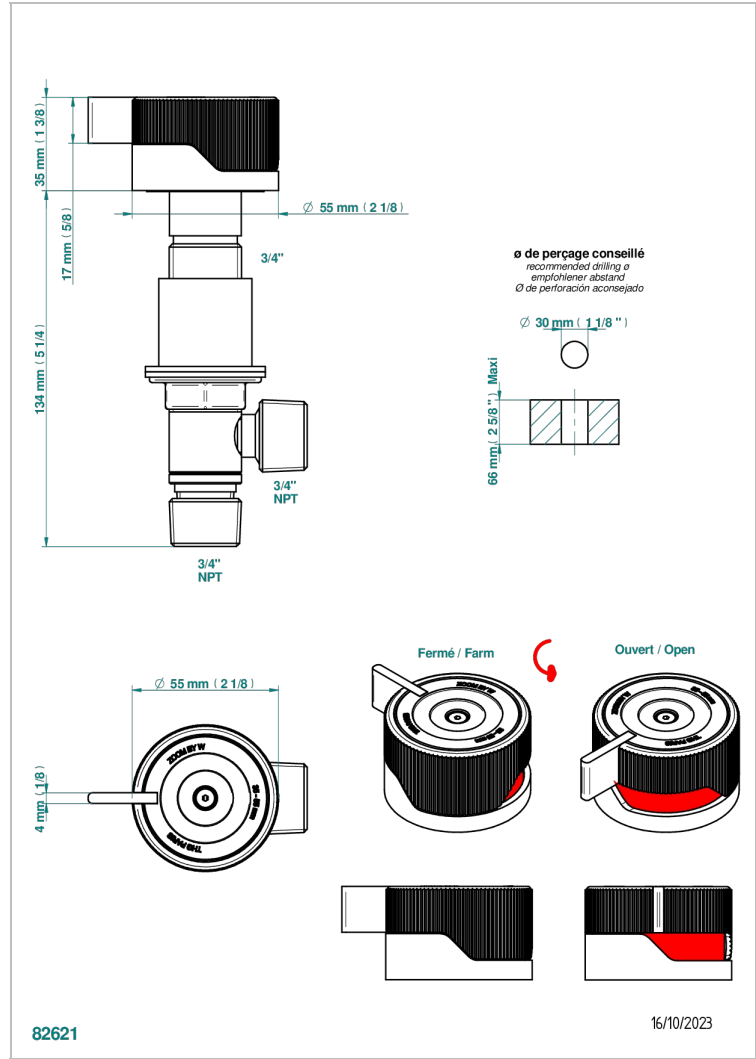

# ZOOM.7

U4K-36/HUS

3/4" deck valve with trim - Hot