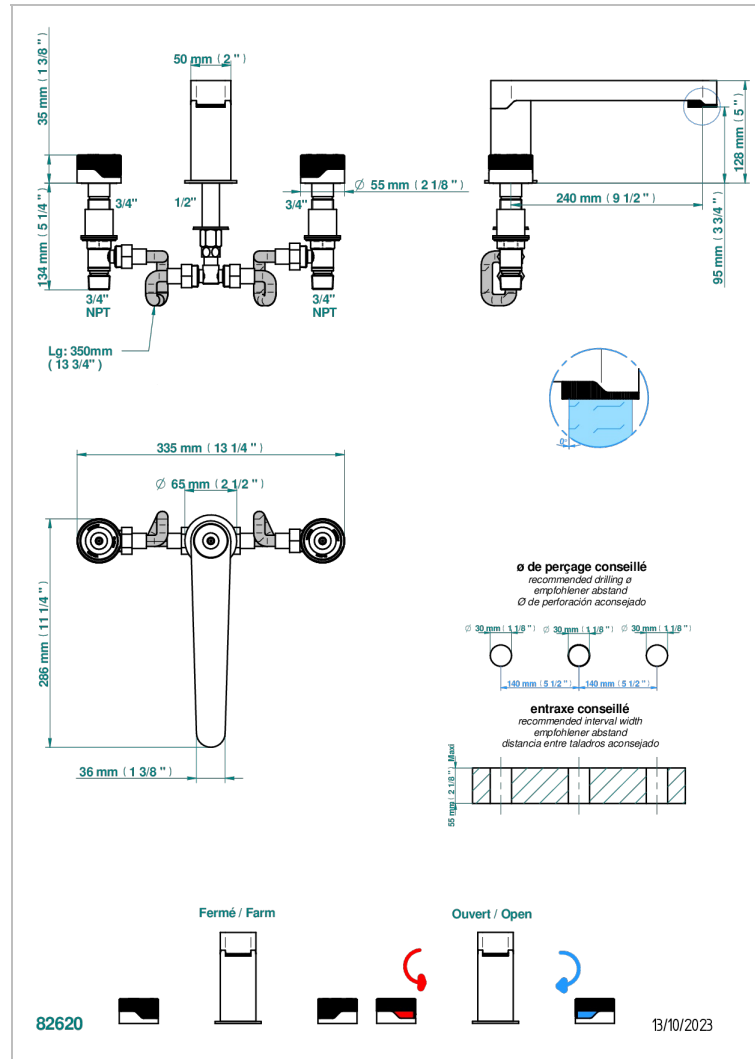

ZOOM.5

U4J-25SGUS

Roman tub set with 3/4" valves

CHARACTERISTIC

- Zoom.5
- Roman tub set with 3/4" valves

AVAILABLE FINITIONS

Black ceram - D30
Blush PVD - H62
Brass color PVD - H49
Brown bronze color PVD - F33
Chrome polished - A02
Gold color PVD - H52