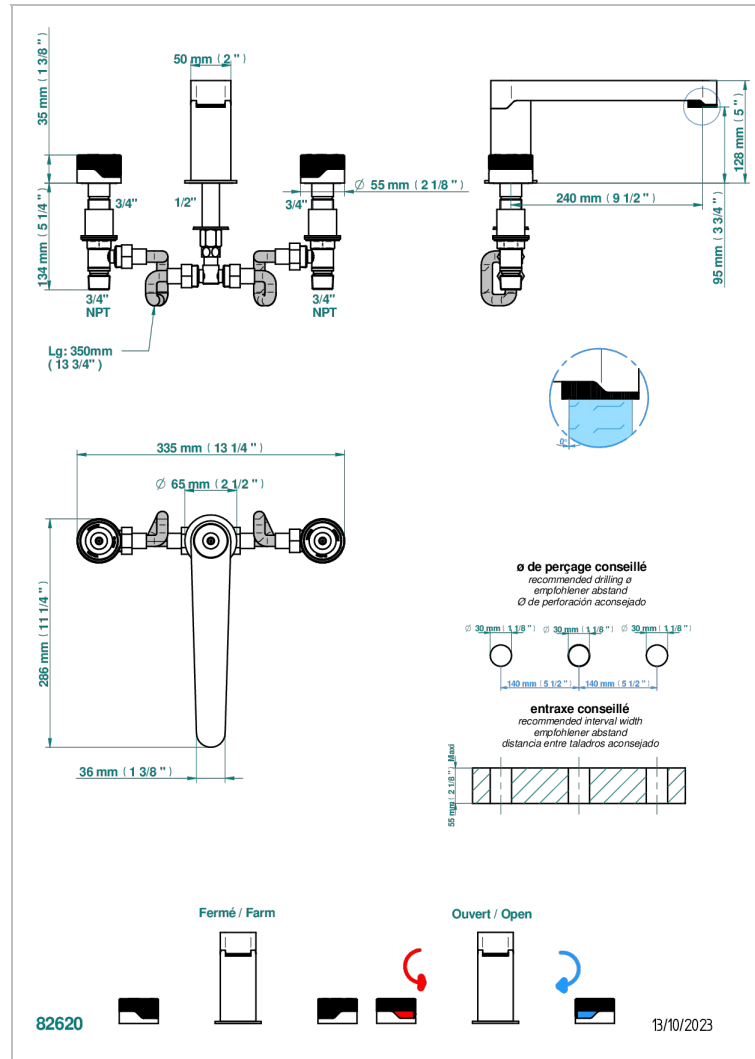

ZOOM.5

U4J-25SG

Rim mounted 3-hole bath mixer, super goliath spout

CHARACTERISTIC

- ACS : 18ACCLY403
- NF : NF EN 200 - IID/A - Chrome

STANDARDS

AVAILABLE FINITIONS

Black ceram - D30
Blush PVD - H62
Brass color PVD - H49
Brown bronze color PVD - F33
Gold color PVD - H52
Graphite PVD - H64