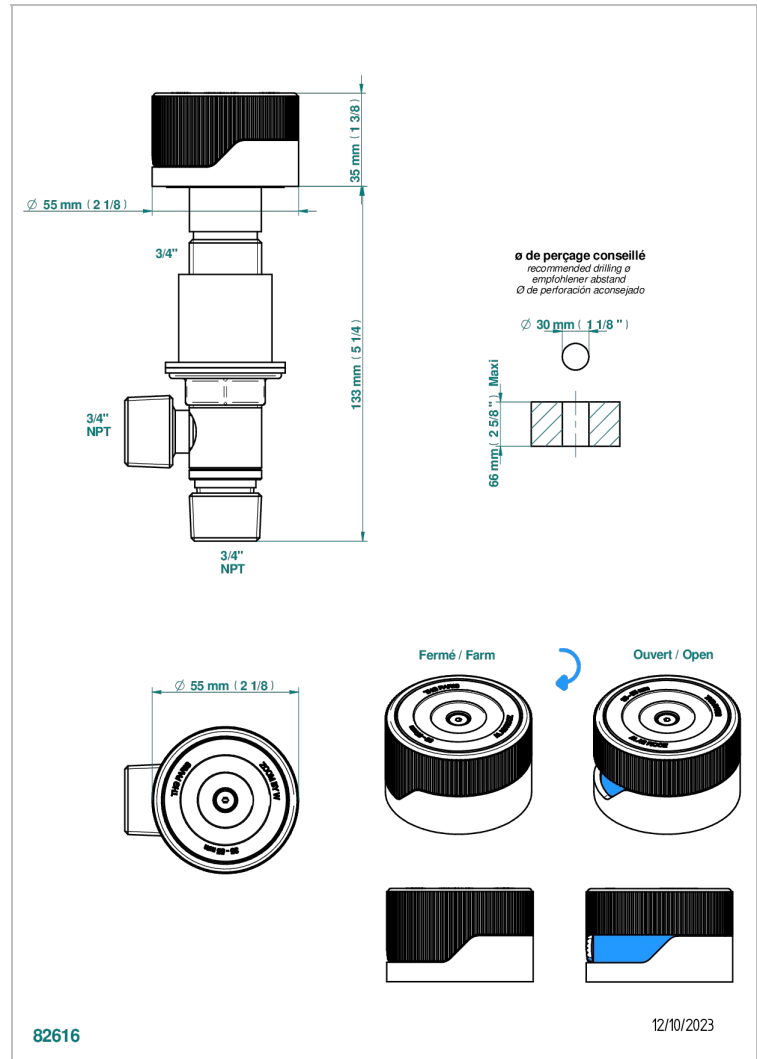

ZOOM.5

U4J-36/CUS

3/4" deck valve with trim - Cold

CHARACTERISTIC

- ASME : ASME A112.18.1-2011/CSA B125.1-11

STANDARDS

AVAILABLE FINITIONS

Black ceram - D30
Blush PVD - H62
Brass color PVD - H49
Brown bronze color PVD - F33
Chrome polished - A02
Gold color PVD - H52