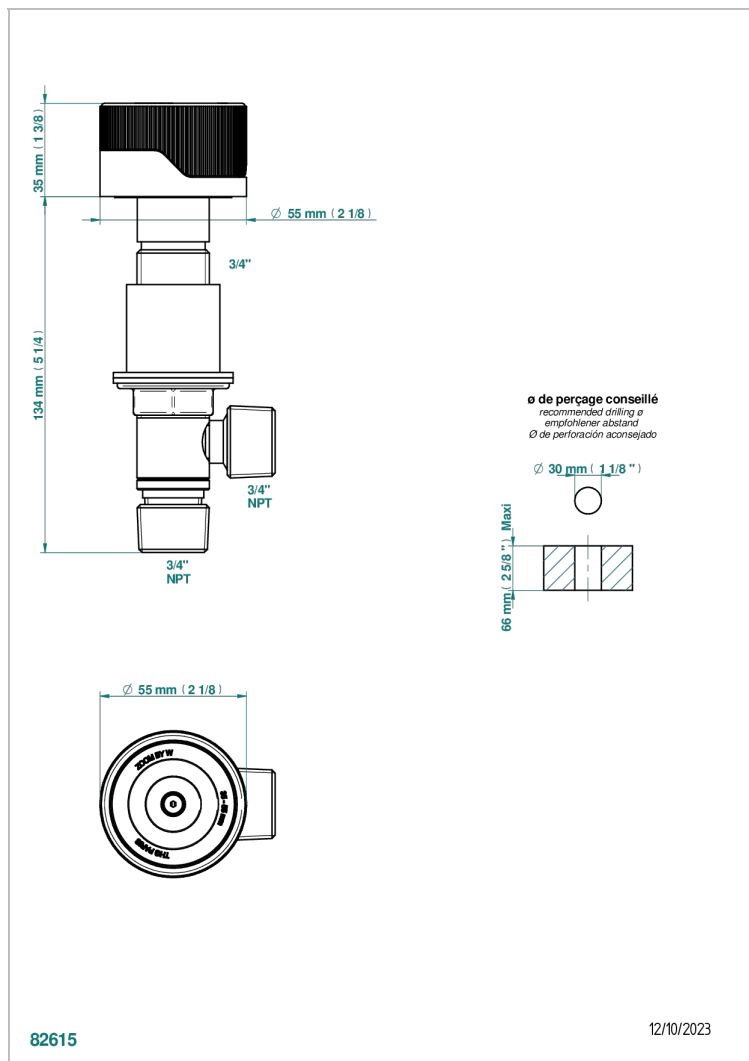

ZOOM.5

U4J-36/N

Rim mounted 3/4" valve - neutral

CHARACTERISTIC

- Zoom.5
- Rim mounted 3/4" valve - neutral

AVAILABLE FINITIONS

Black ceram - D30
Blush PVD - H62
Brass color PVD - H49
Brown bronze color PVD - F33
Chrome polished - A02
Gold color PVD - H52