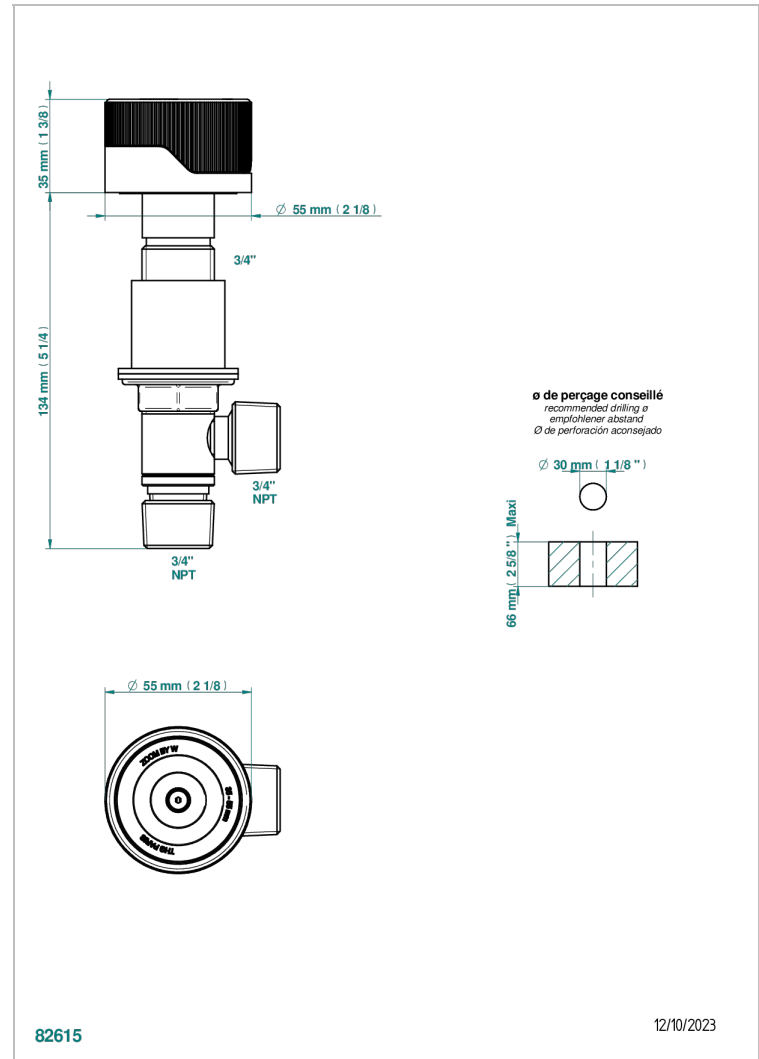

ZOOM.5

U4J-36/N

Rim mounted 3/4" valve - neutral

CHARACTERISTIC

- Zoom.5
- Rim mounted 3/4" valve - neutral

AVAILABLE FINITIONS

Black ceram - D30
Blush PVD - H62
Brass color PVD - H49
Brown bronze color PVD - F33
Gold color PVD - H52
Graphite PVD - H64