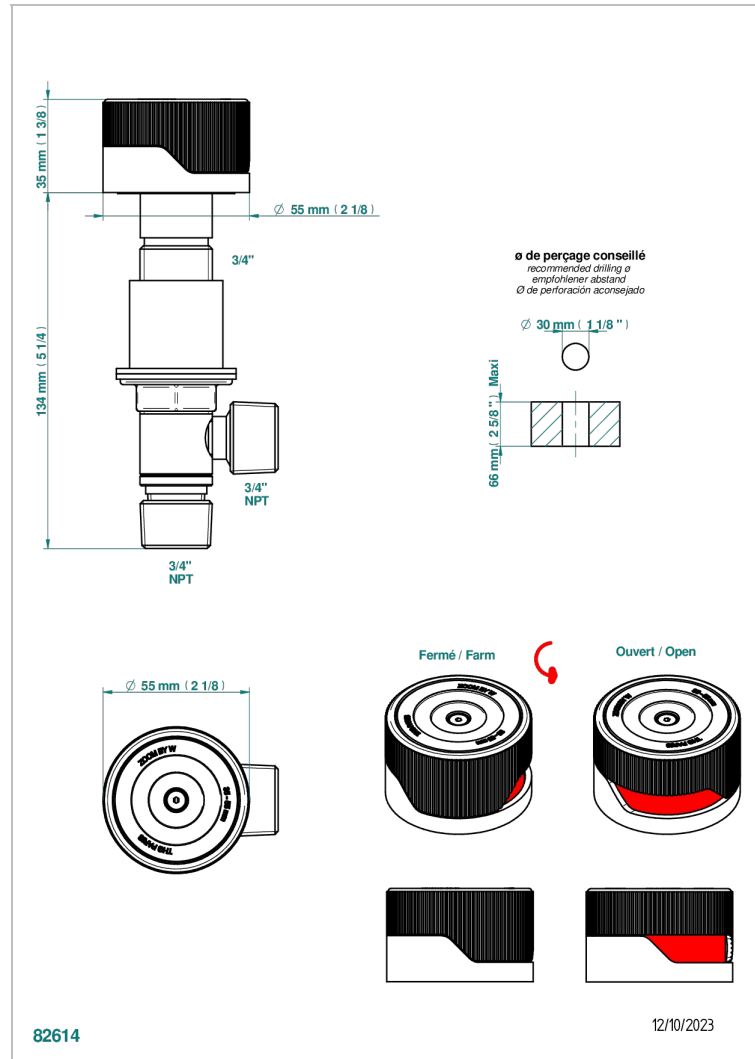

ZOOM.5

U4J-36/HUS

3/4" deck valve with trim - Hot

CHARACTERISTIC

- ASME : ASME A112.18.1-2011/CSA B125.1-11

STANDARDS

AVAILABLE FINITIONS

Black ceram - D30
Blush PVD - H62
Brass color PVD - H49
Brown bronze color PVD - F33
Chrome polished - A02
Gold color PVD - H52