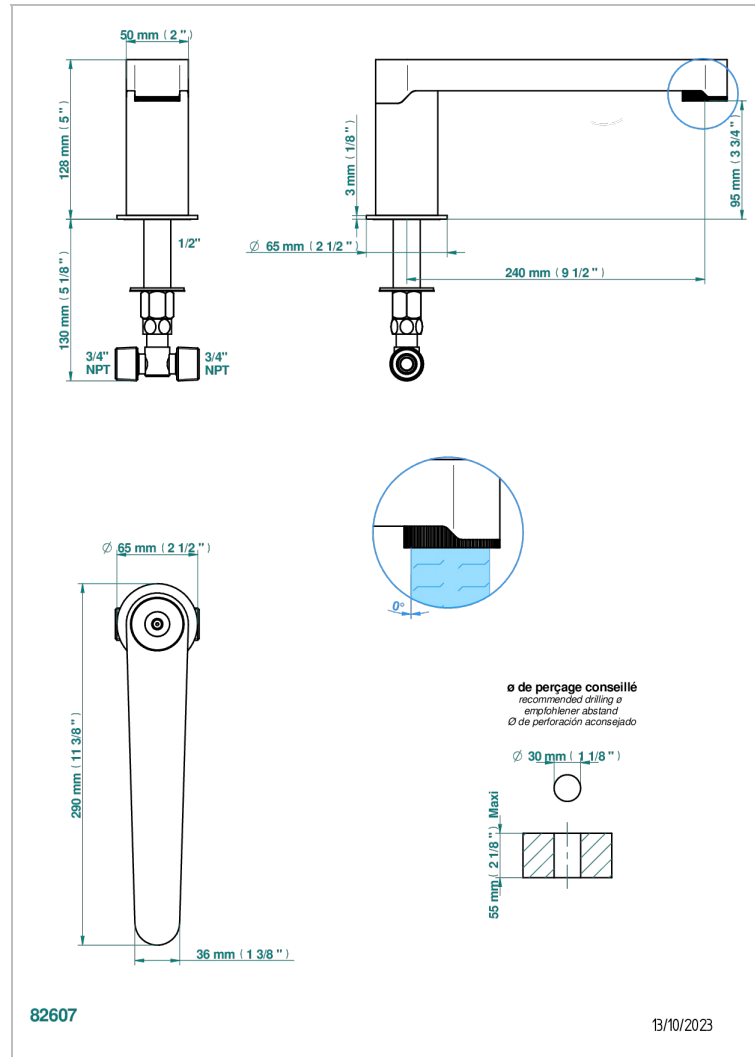

# ZOOM.7

U4K-29SG

Bathtub spout

THG  
PARIS

## CHARACTERISTIC

- Zoom.7
- Bathtub spout