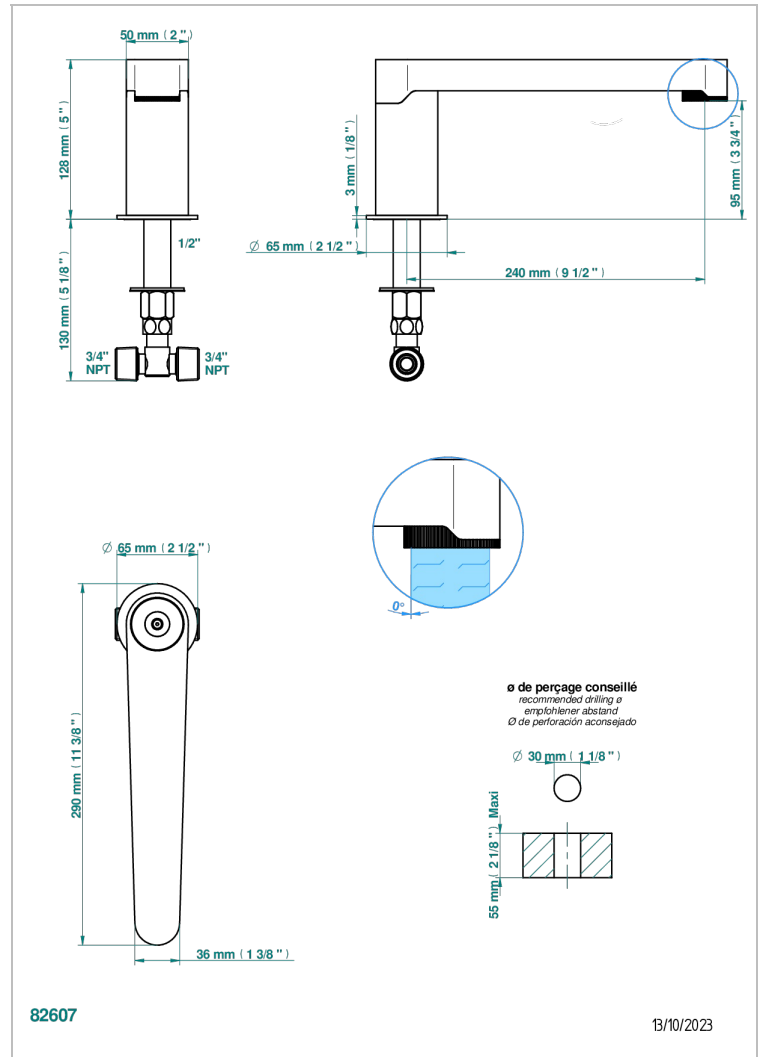

ZOOM.5

U4J-29SG

Bathtub spout

THG
PARIS

CHARACTERISTIC

- Zoom.5
- Bathtub spout

AVAILABLE FINITIONS

Black ceram - D30
Blush PVD - H62
Brass color PVD - H49
Brown bronze color PVD - F33
Chrome polished - A02
Gold color PVD - H52