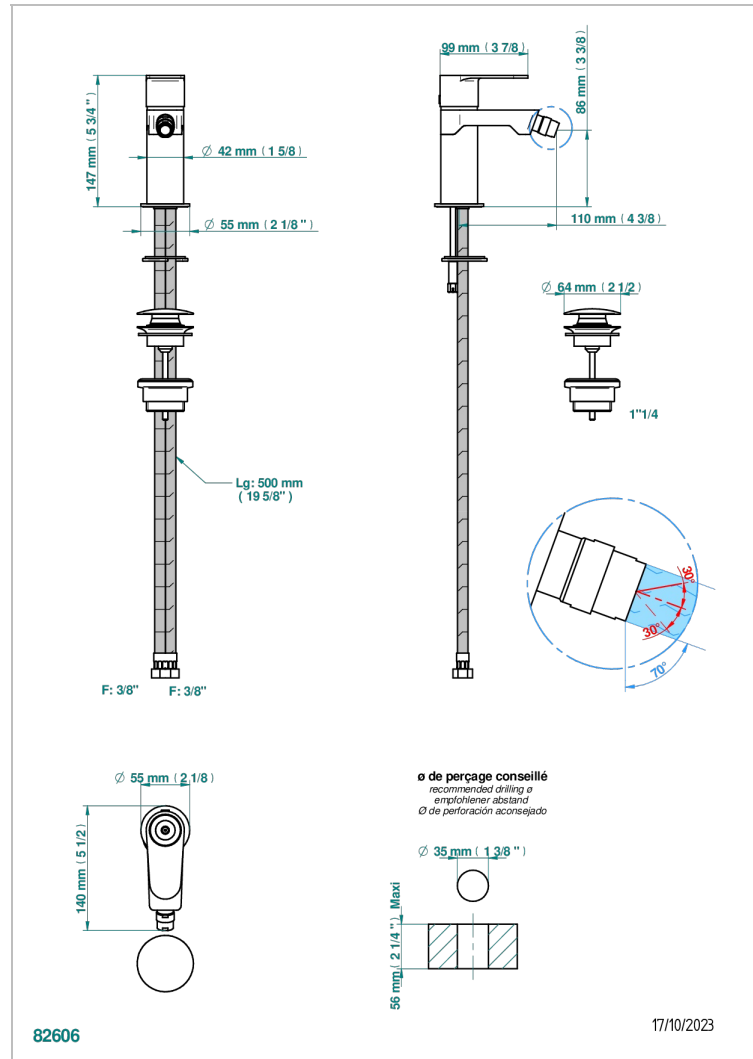

ZOOM.12

U4L-6504

Single lever bidet mixer with waste

CHARACTERISTIC

- ACS : 19ACCLY246

STANDARDS

AVAILABLE FINITIONS

Black ceram - D30
Blush PVD - H62
Brass color PVD - H49
Brown bronze color PVD - F33
Gold color PVD - H52
Graphite PVD - H64