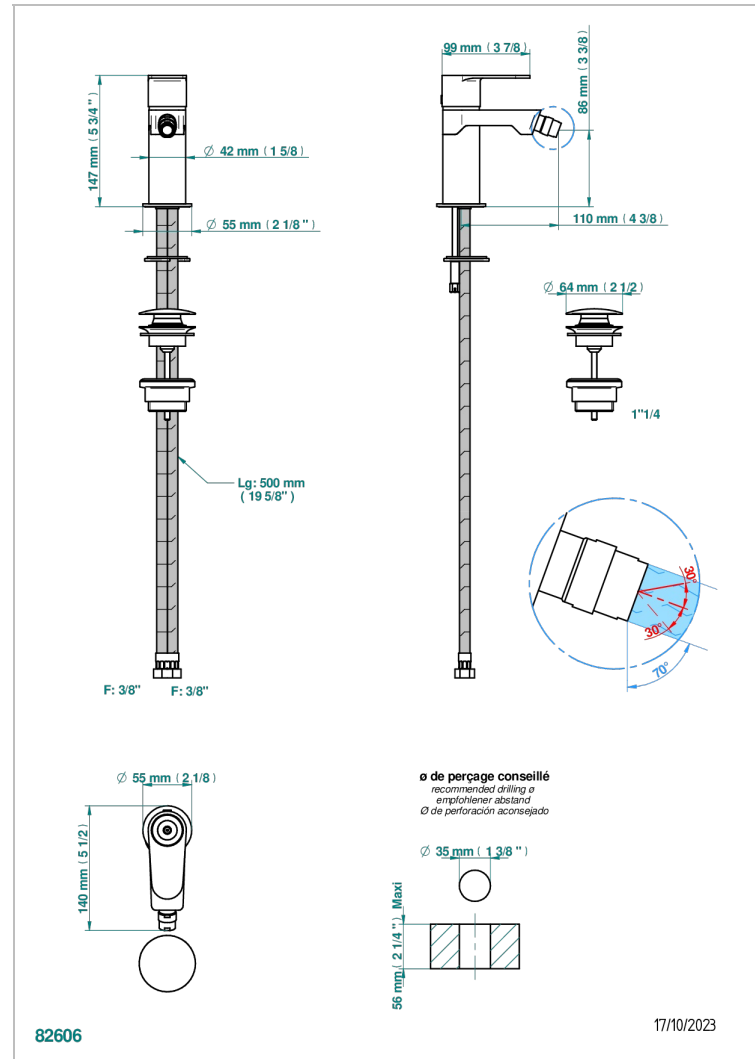

ZOOM.12

U4L-6504

Single lever bidet mixer with waste

CHARACTERISTIC

- ACS : 19ACCLY246

STANDARDS

AVAILABLE FINITIONS

Black ceram - D30
Blush PVD - H62
Brass color PVD - H49
Brown bronze color PVD - F33
Gold color PVD - H52
Graphite PVD - H64