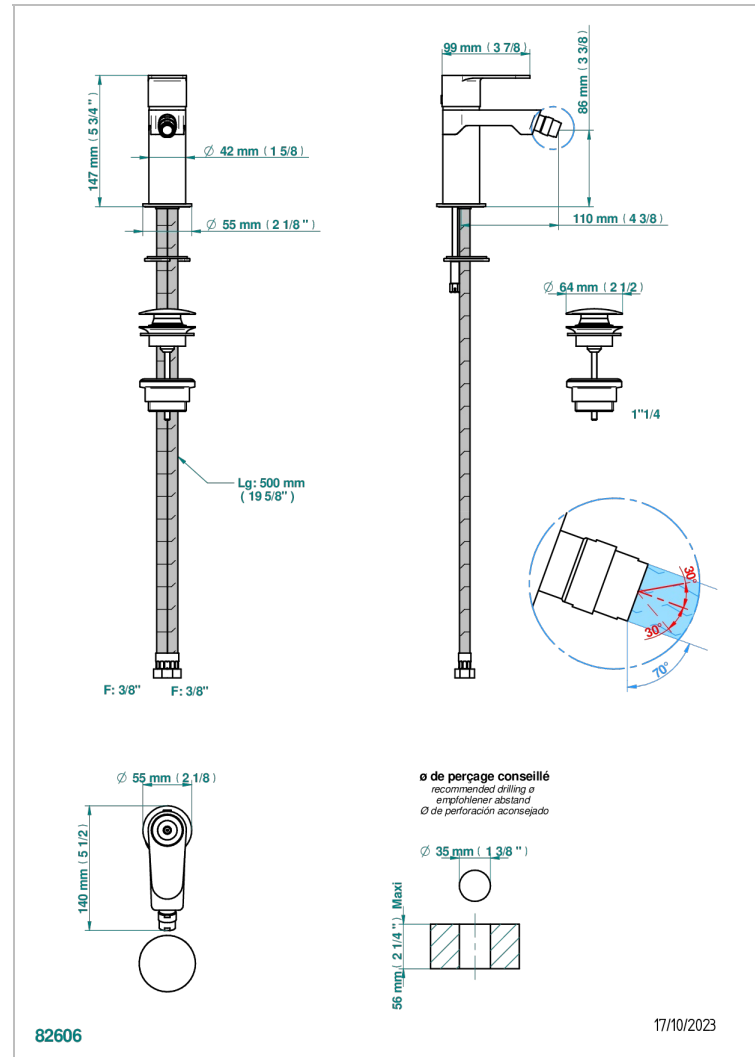

ZOOM.5

U4J-6504

Single lever bidet mixer with waste

THG[®]
PARIS

CHARACTERISTIC

- ACS : 19ACCLY246

STANDARDS

AVAILABLE FINITIONS