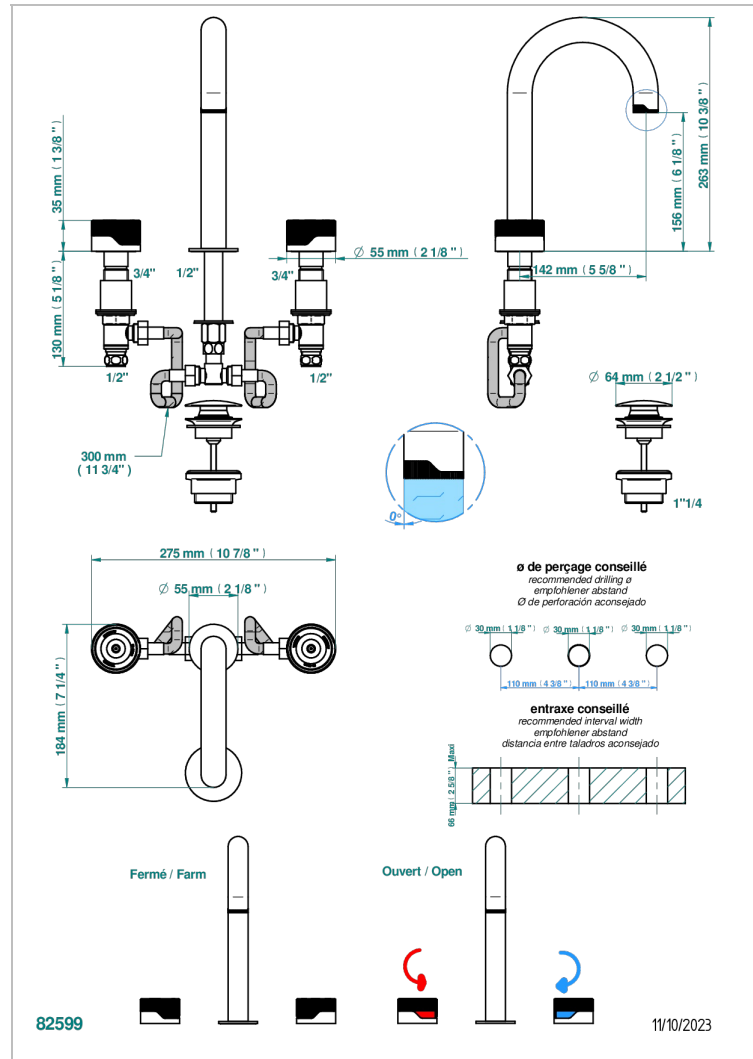

# ZOOM.5

U4J-152

Rim mounted 3-hole basin mixer with waste, high spout

## CHARACTERISTIC

- ACS : 18ACCLY393
- NF : NF EN 200 - IA - Chrome