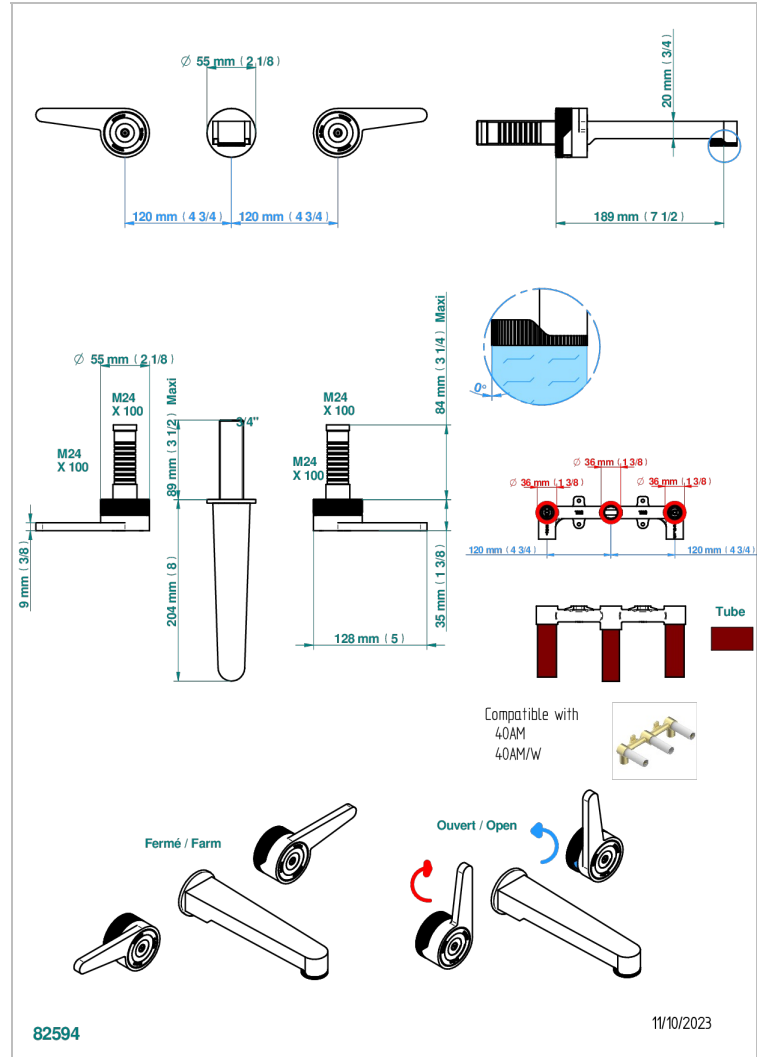

ZOOM.12

U4L-40GB

Trim only for wall mounted 3-hole basin mixer

CHARACTERISTIC

- Zoom.12
- Trim only for wall mounted 3-hole basin mixer

RELATED SKU'S

- Ref. G00-40AC Rough parts for wall mounted 3 hole mixer, cross handle version
- Ref. G00-40AM Rough parts for wall mounted 3 hole mixer, lever handle version

AVAILABLE FINITIONS

- Black ceram - D30
- Blush PVD - H62
- Brass color PVD - H49
- Brown bronze color PVD - F33
- Gold color PVD - H52
- Graphite PVD - H64
- Lacquered light bronze - D01
- Matt Umber PVD - H67
- Matt blush PVD - H60
- Matt brass color PVD - H50
- Matt brown bronze color PVD - F34
- Matt gold - F07