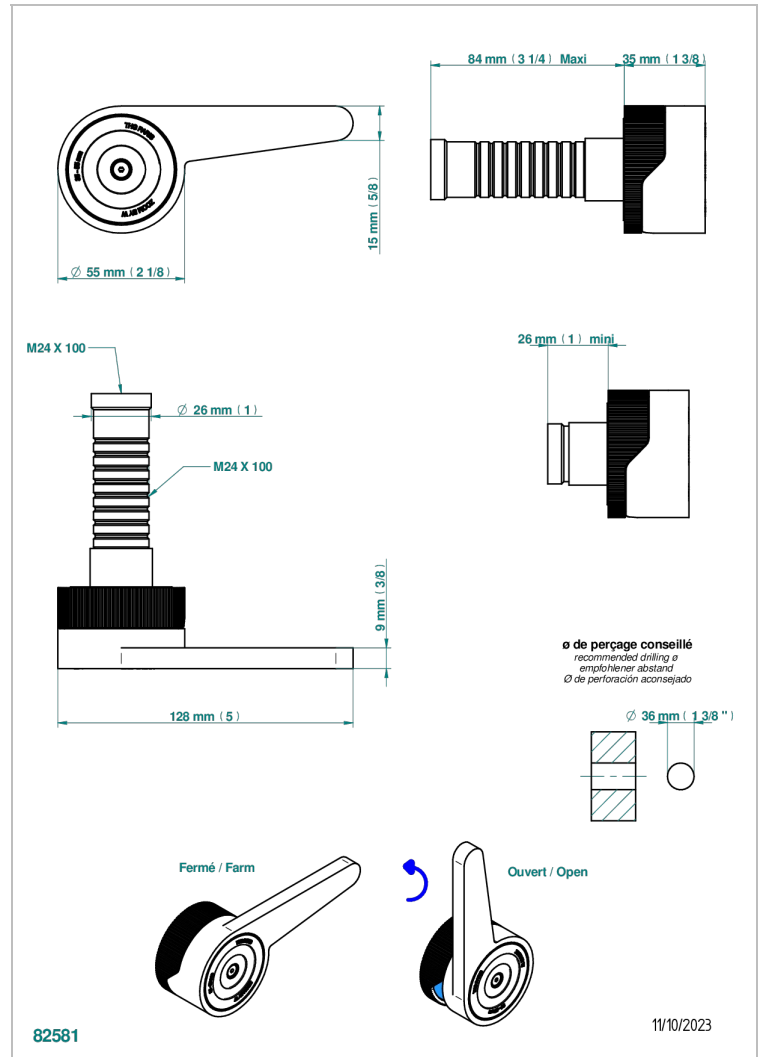

ZOOM.12

U4L-30B/C

Wall volume control 30 & 32 trim - Cold

THG[®]
PARIS

CHARACTERISTIC

- Zoom.12
- Wall volume control 30 & 32 trim - Cold

RELATED SKU'S

- Ref. G00-32CUSA 3/4" Volume control wall valve with ceramic cartridge
- Ref. G00-30CUSA 1/2" volume control wall valve with ceramic cartridge