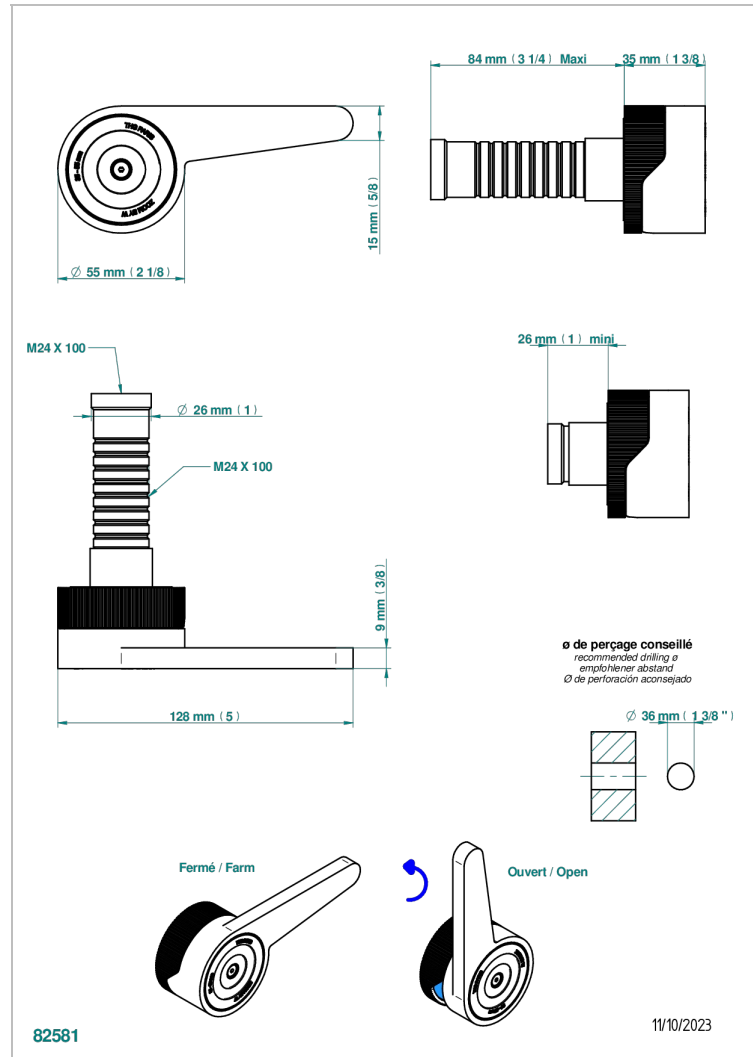

ZOOM.12

U4L-30B/C

Trim only for wall valve - cold - 1/2" ref.30/CA and 3/4" ref.32/CA and diverter ref.50/4VMA

CHARACTERISTIC

- Zoom.12
- Trim only for wall valve - cold - 1/2" ref.30/CA and 3/4" ref.32/CA and diverter ref.50/4VMA

RELATED SKU'S

- Ref. G00-30/CA Wall mounted 1/2" valve body with ceramic head, 1/4 turn left - no trim
- Ref. G00-32/CA Wall mounted 3/4" valve with ceramic head, 1/4 turn left - no trim

AVAILABLE FINITIONS