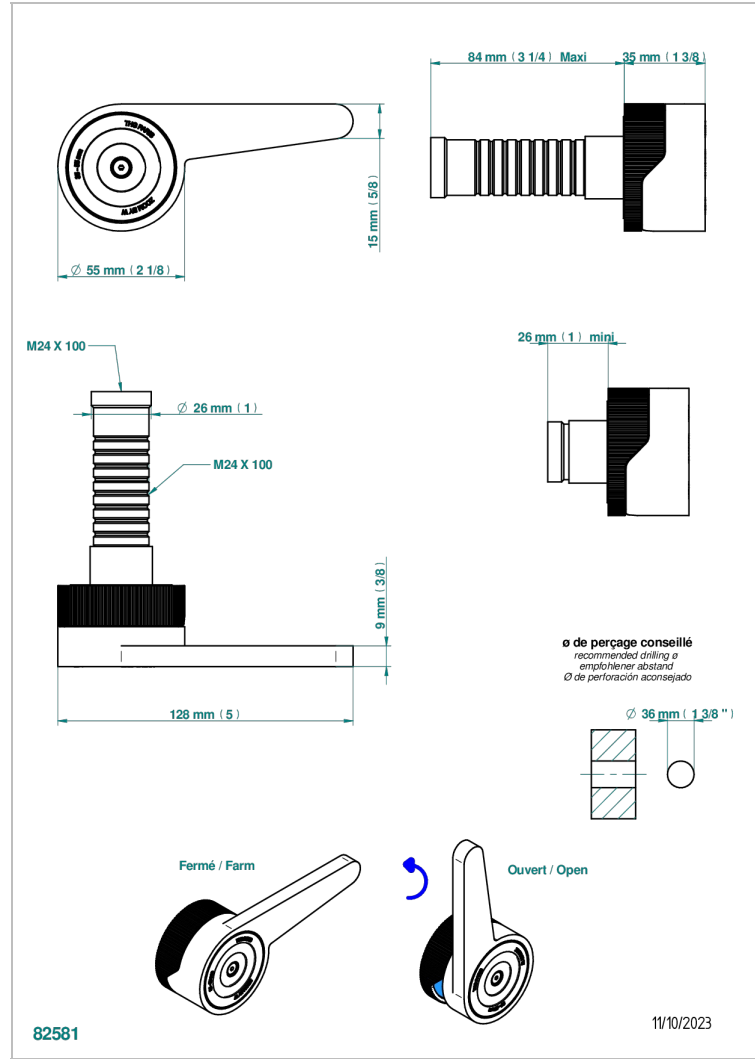

ZOOM.12

U4L-30B/C

Trim only for wall valve - cold - 1/2" ref.30/CA and 3/4" ref.32/CA and diverter ref.50/4VMA

CHARACTERISTIC

- Zoom.12
- Trim only for wall valve - cold - 1/2" ref.30/CA and 3/4" ref.32/CA and diverter ref.50/4VMA

RELATED SKU'S

- Ref. G00-30/CA Wall mounted 1/2" valve body with ceramic head, 1/4 turn left - no trim
- Ref. G00-32/CA Wall mounted 3/4" valve with ceramic head, 1/4 turn left - no trim

AVAILABLE FINITIONS