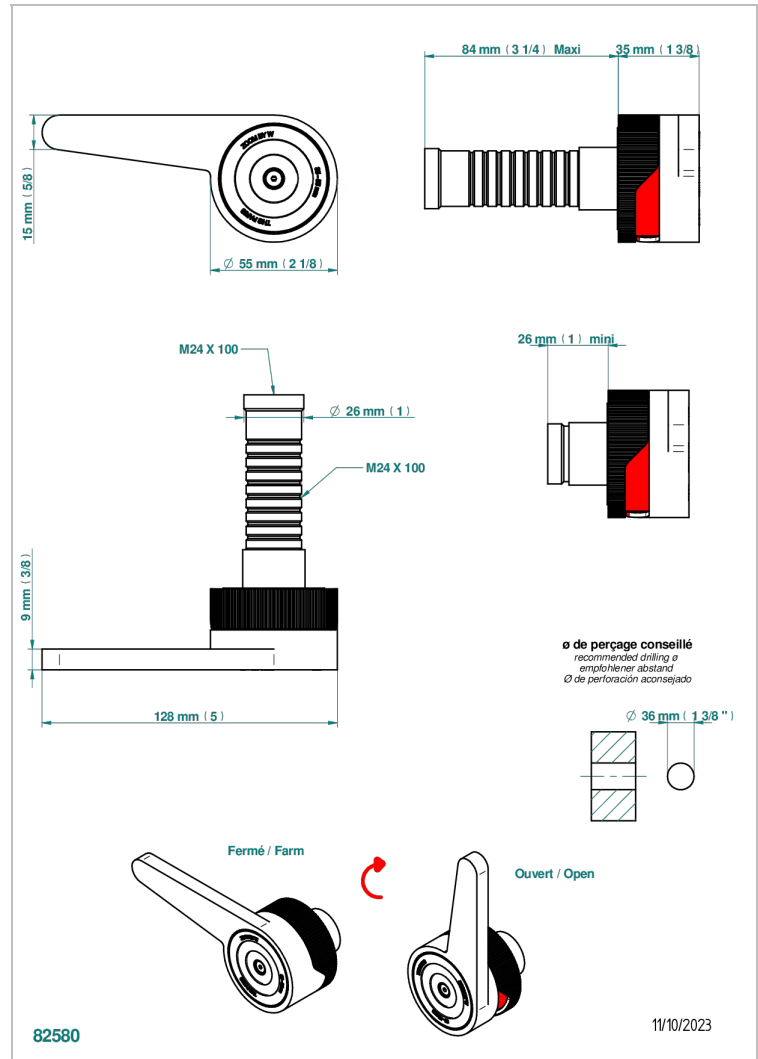

# ZOOM.12

U4L-30B/H

Wall volume control 30 & 32 trim - Hot

THG<sup>®</sup>  
PARIS

## CHARACTERISTIC

- Zoom.12
- Wall volume control 30 & 32 trim - Hot

## RELATED SKU'S

- Ref. G00-32HUSA 3/4" Volume control wall valve with ceramic cartridge counterclockwise
- Ref. G00-30HUSA 1/2" Volume control wall valve with ceramic cartridge counterclockwise