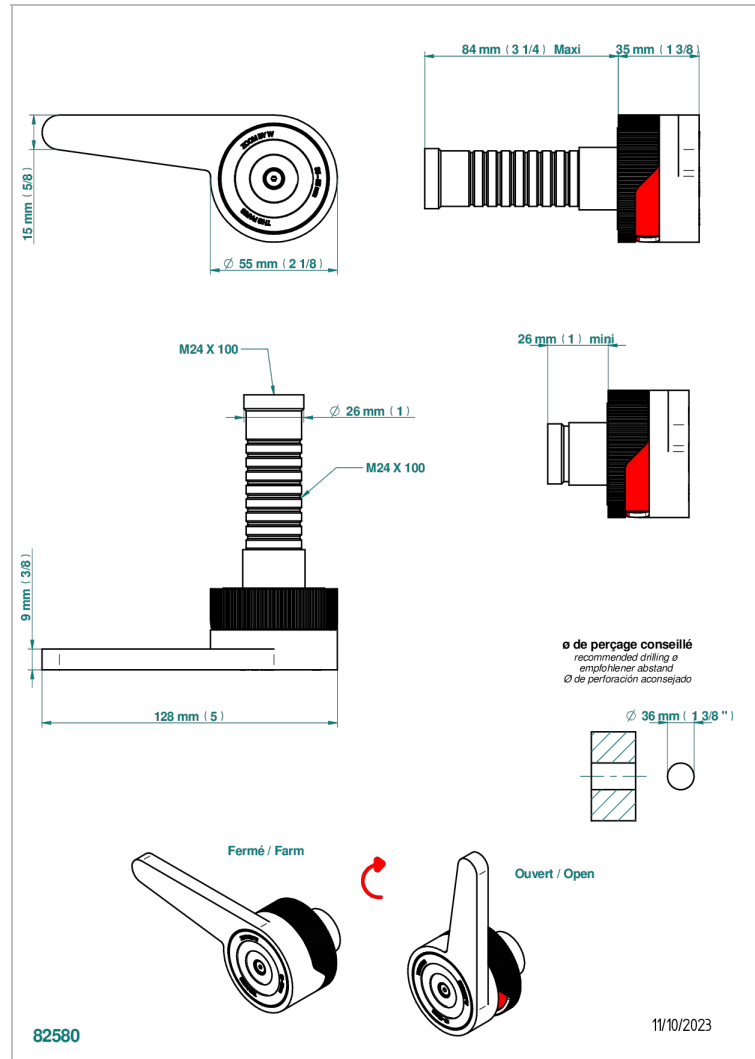

# ZOOM.12

U4L-30B/H

Trim only for wall valve - hot - 1/2" ref.30/HA and 3/4" ref.32/HA and diverter ref.50/4VMA

## CHARACTERISTIC

- Zoom.12
- Trim only for wall valve - hot - 1/2" ref.30/HA and 3/4" ref.32/HA and diverter ref.50/4VMA

## RELATED SKU'S

- Ref. G00-30/HA Wall mounted 1/2" valve body with ceramic head, 1/4 turn right
- Ref. G00-32/HA Wall mounted 3/4" valve body with ceramic head, 1/4 turn right - no trim