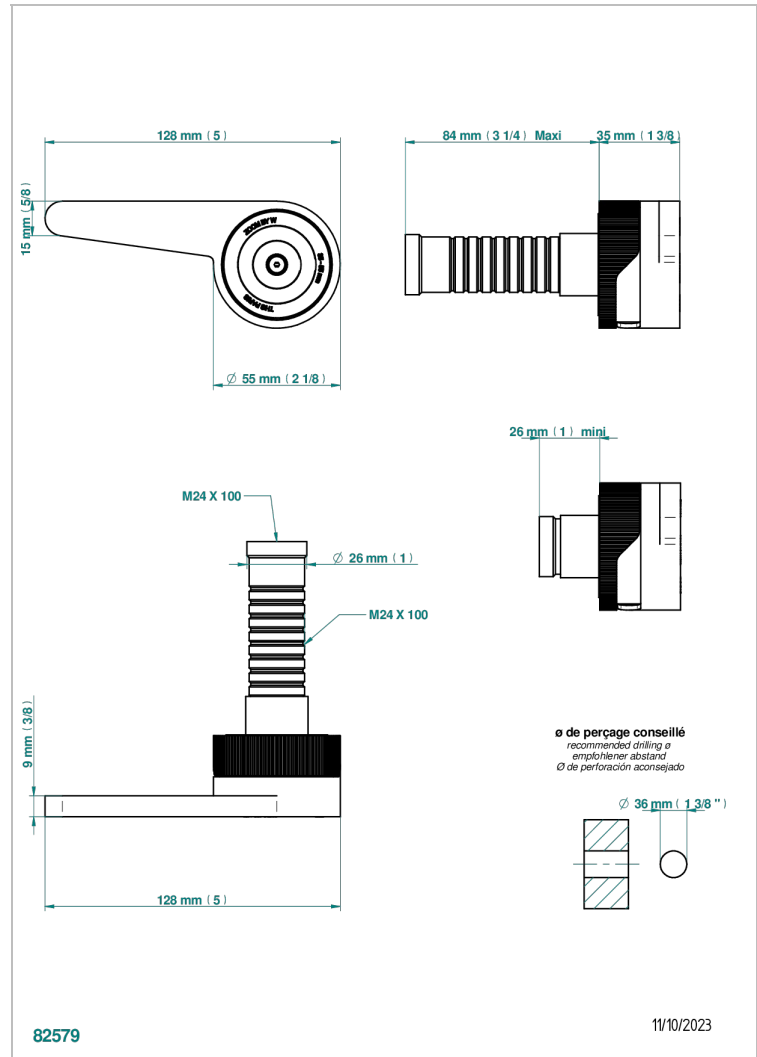

# ZOOM.12

U4L-30B/N

Wall volume control 30 & 32 trim (no marking)

## CHARACTERISTIC

- Zoom.12
- Wall volume control 30 & 32 trim (no marking)

## RELATED SKU'S

- Ref. G00-32CUSA 3/4" Volume control wall valve with ceramic cartridge
- Ref. G00-30CUSA 1/2" volume control wall valve with ceramic cartridge