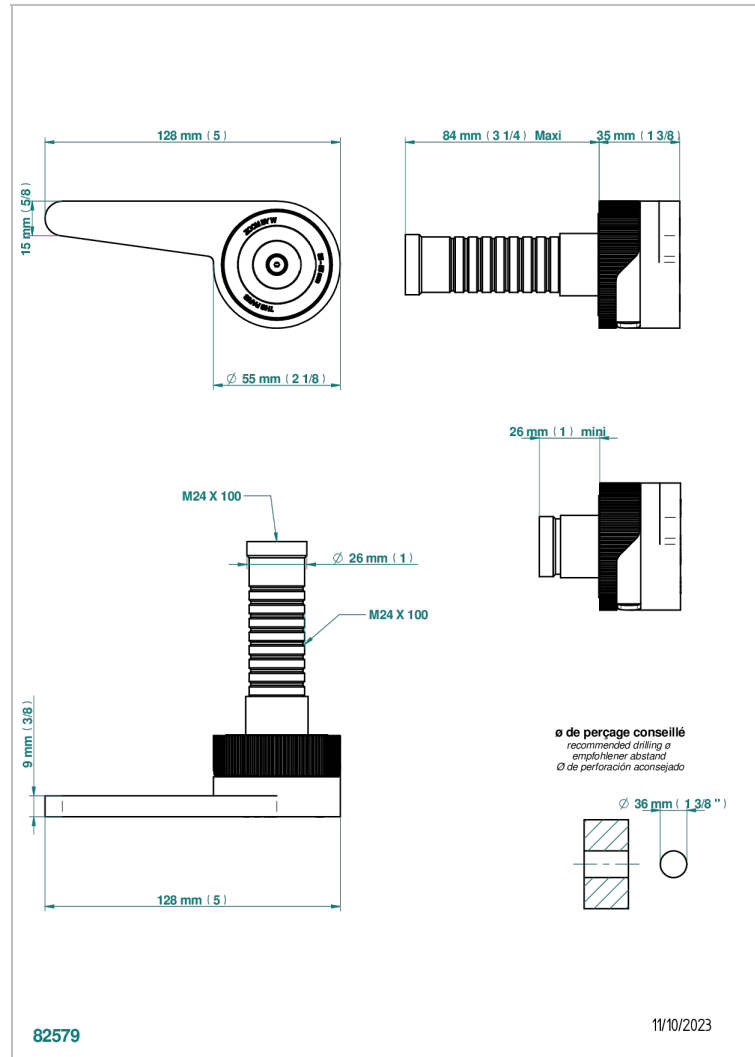

ZOOM.12

U4L-30B/N

wall valve trim only for valve item code 30 and 32 or diverter 50/4/VM. No writing

CHARACTERISTIC

- Zoom.12
- wall valve trim only for valve item code 30 and 32 or diverter 50/4/VM. No writing

RELATED SKU'S

- Ref. G00-30/CA Wall mounted 1/2" valve body with ceramic head, 1/4 turn left - no trim
- Ref. G00-32/CA Wall mounted 3/4" valve with ceramic head, 1/4 turn left - no trim

AVAILABLE FINITIONS