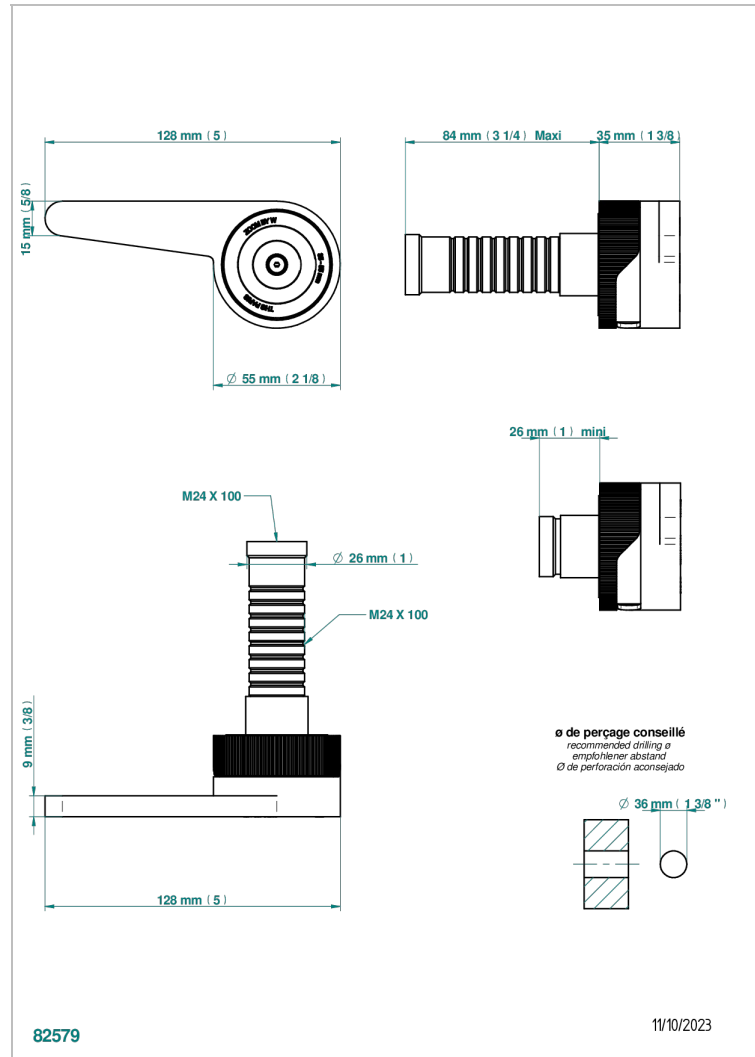

ZOOM.12

U4L-30B/N

THG[®]
PARIS

wall valve trim only for valve item code 30 and 32 or diverter 50/4/VM. No writing

CHARACTERISTIC

- Zoom.12
- wall valve trim only for valve item code 30 and 32 or diverter 50/4/VM. No writing

RELATED SKU'S

- Ref. G00-30/CA Wall mounted 1/2" valve body with ceramic head, 1/4 turn left - no trim
- Ref. G00-32/CA Wall mounted 3/4" valve with ceramic head, 1/4 turn left - no trim

AVAILABLE FINITIONS